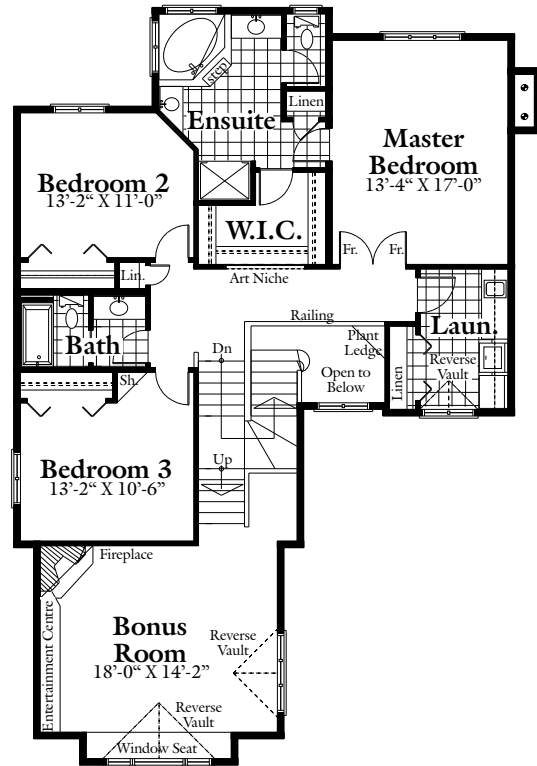

The Athabasca

MAIN FLOOR PLAN
1296 SQ.FT.

SECOND FLOOR PLAN
1475 SQ.FT.