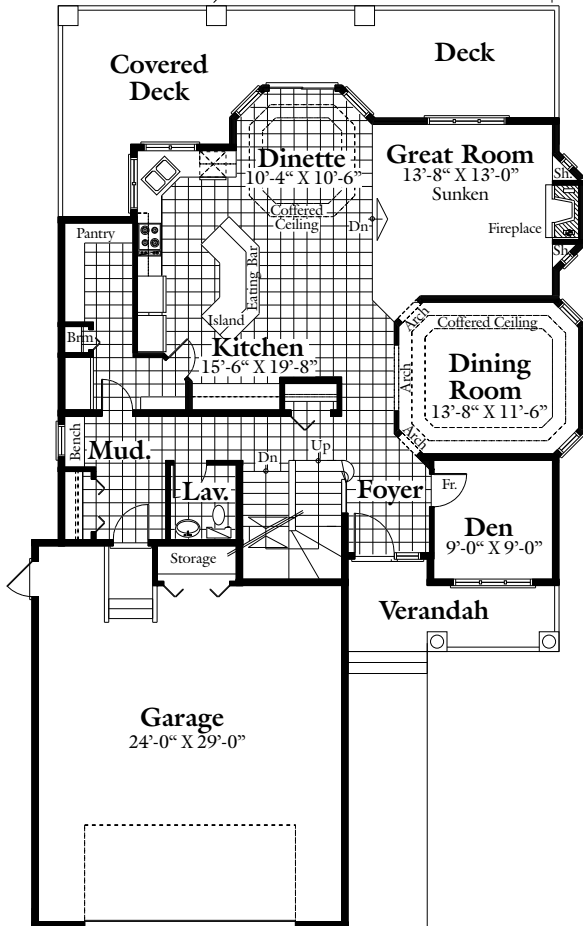

The Athabasca

MAIN FLOOR PLAN
1296 SQ.FT.

SECOND FLOOR PLAN
1475 SQ.FT.