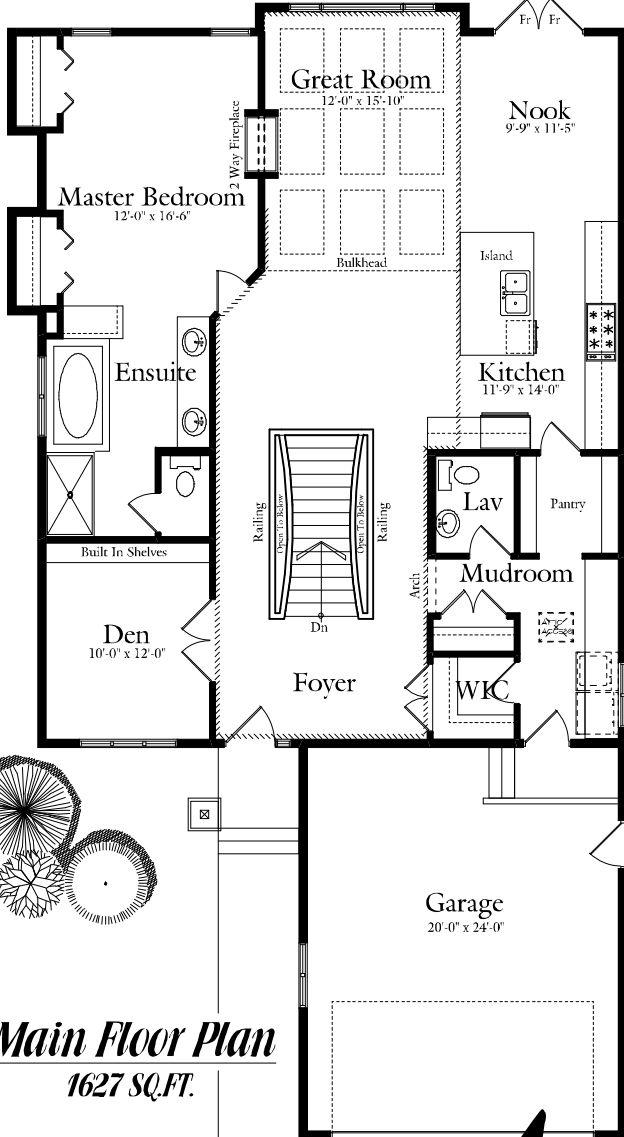

The Columbia

Total: 2937 SQ.FT.