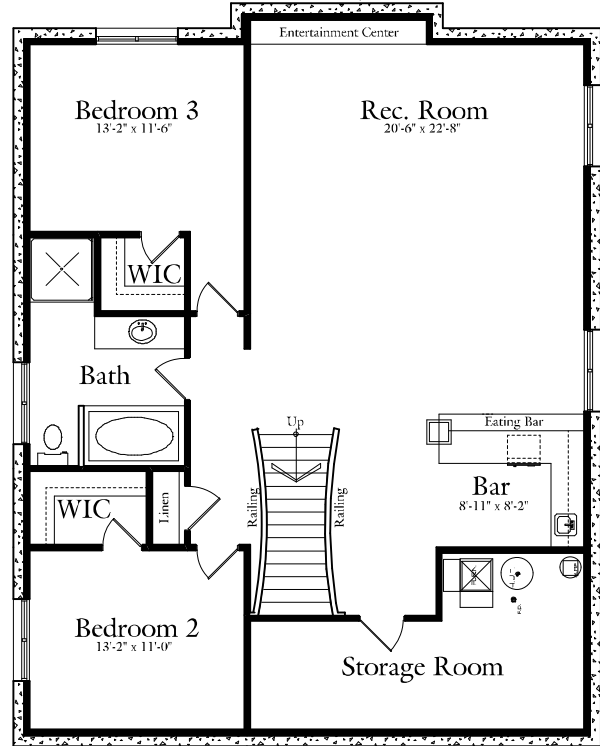

The Columbia

Total: 2937 SQ.FT.