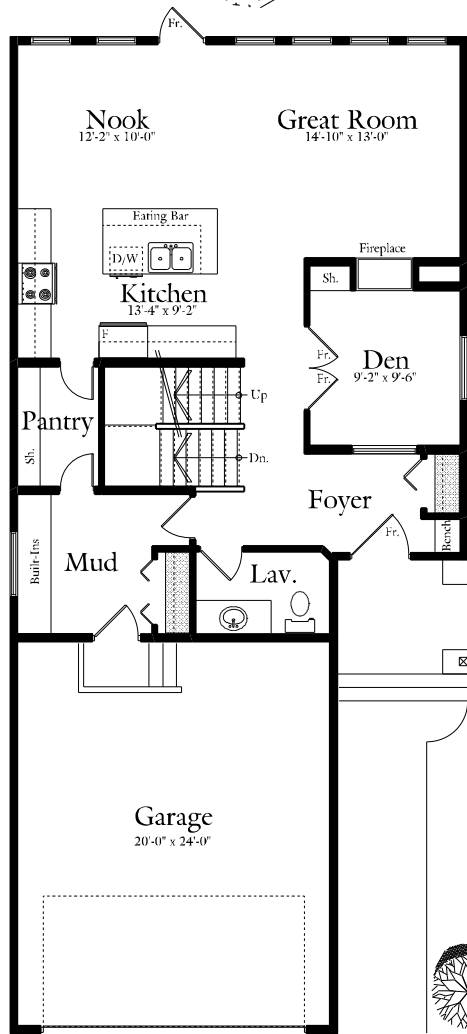

# The Fiddle II

**Main Floor Plan**  
996 SQ.FT.

**Second Floor Plan**  
1189 SQ.FT.

**Total: 2185 SQ.FT.**