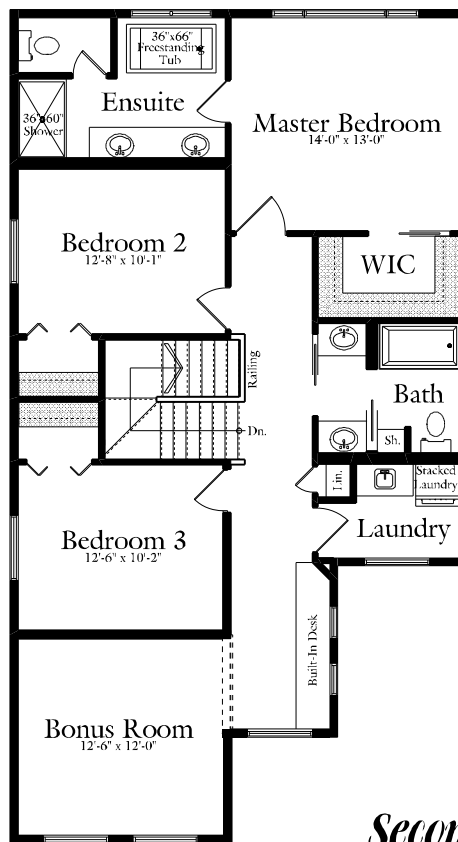

# The Fiddle II

**Main Floor Plan**  
996 SQ.FT.

**Second Floor Plan**  
1189 SQ.FT.

**Total: 2185 SQ.FT.**