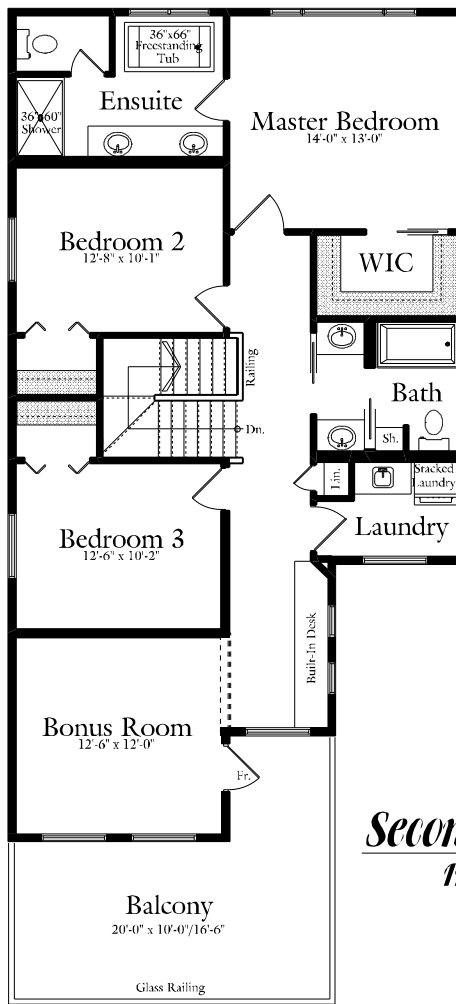

The Fiddle

Main Floor Plan
996 SQ.FT.

Second Floor Plan
1189 SQ.FT.

Total: 2185 SQ.FT.