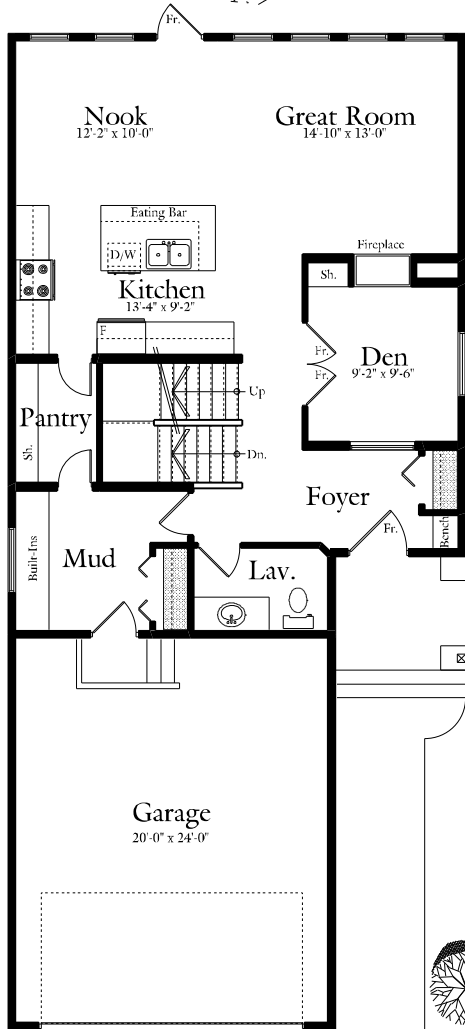

The Fiddle

Main Floor Plan
996 SQ.FT.

Second Floor Plan
1189 SQ.FT.

Total: 2185 SQ.FT.