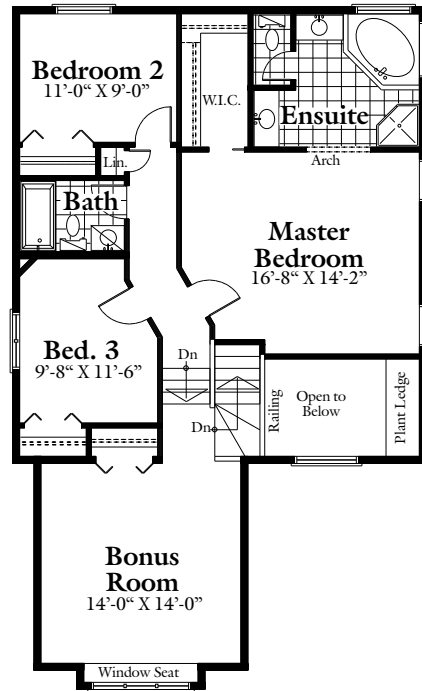

The Fraser

ARTISAN
HOMES INC.

TOTAL: 2068 SQ.FT.