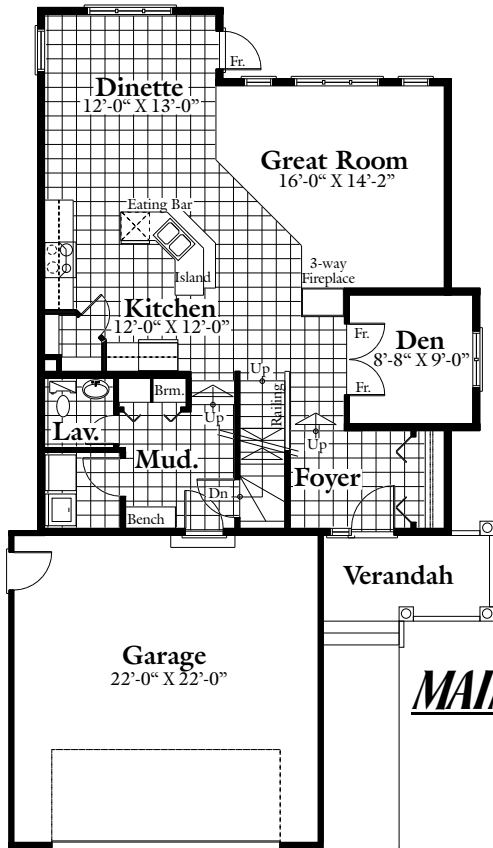

The Fraser

ARTISAN
HOMES INC.

TOTAL: 2068 SQ.FT.