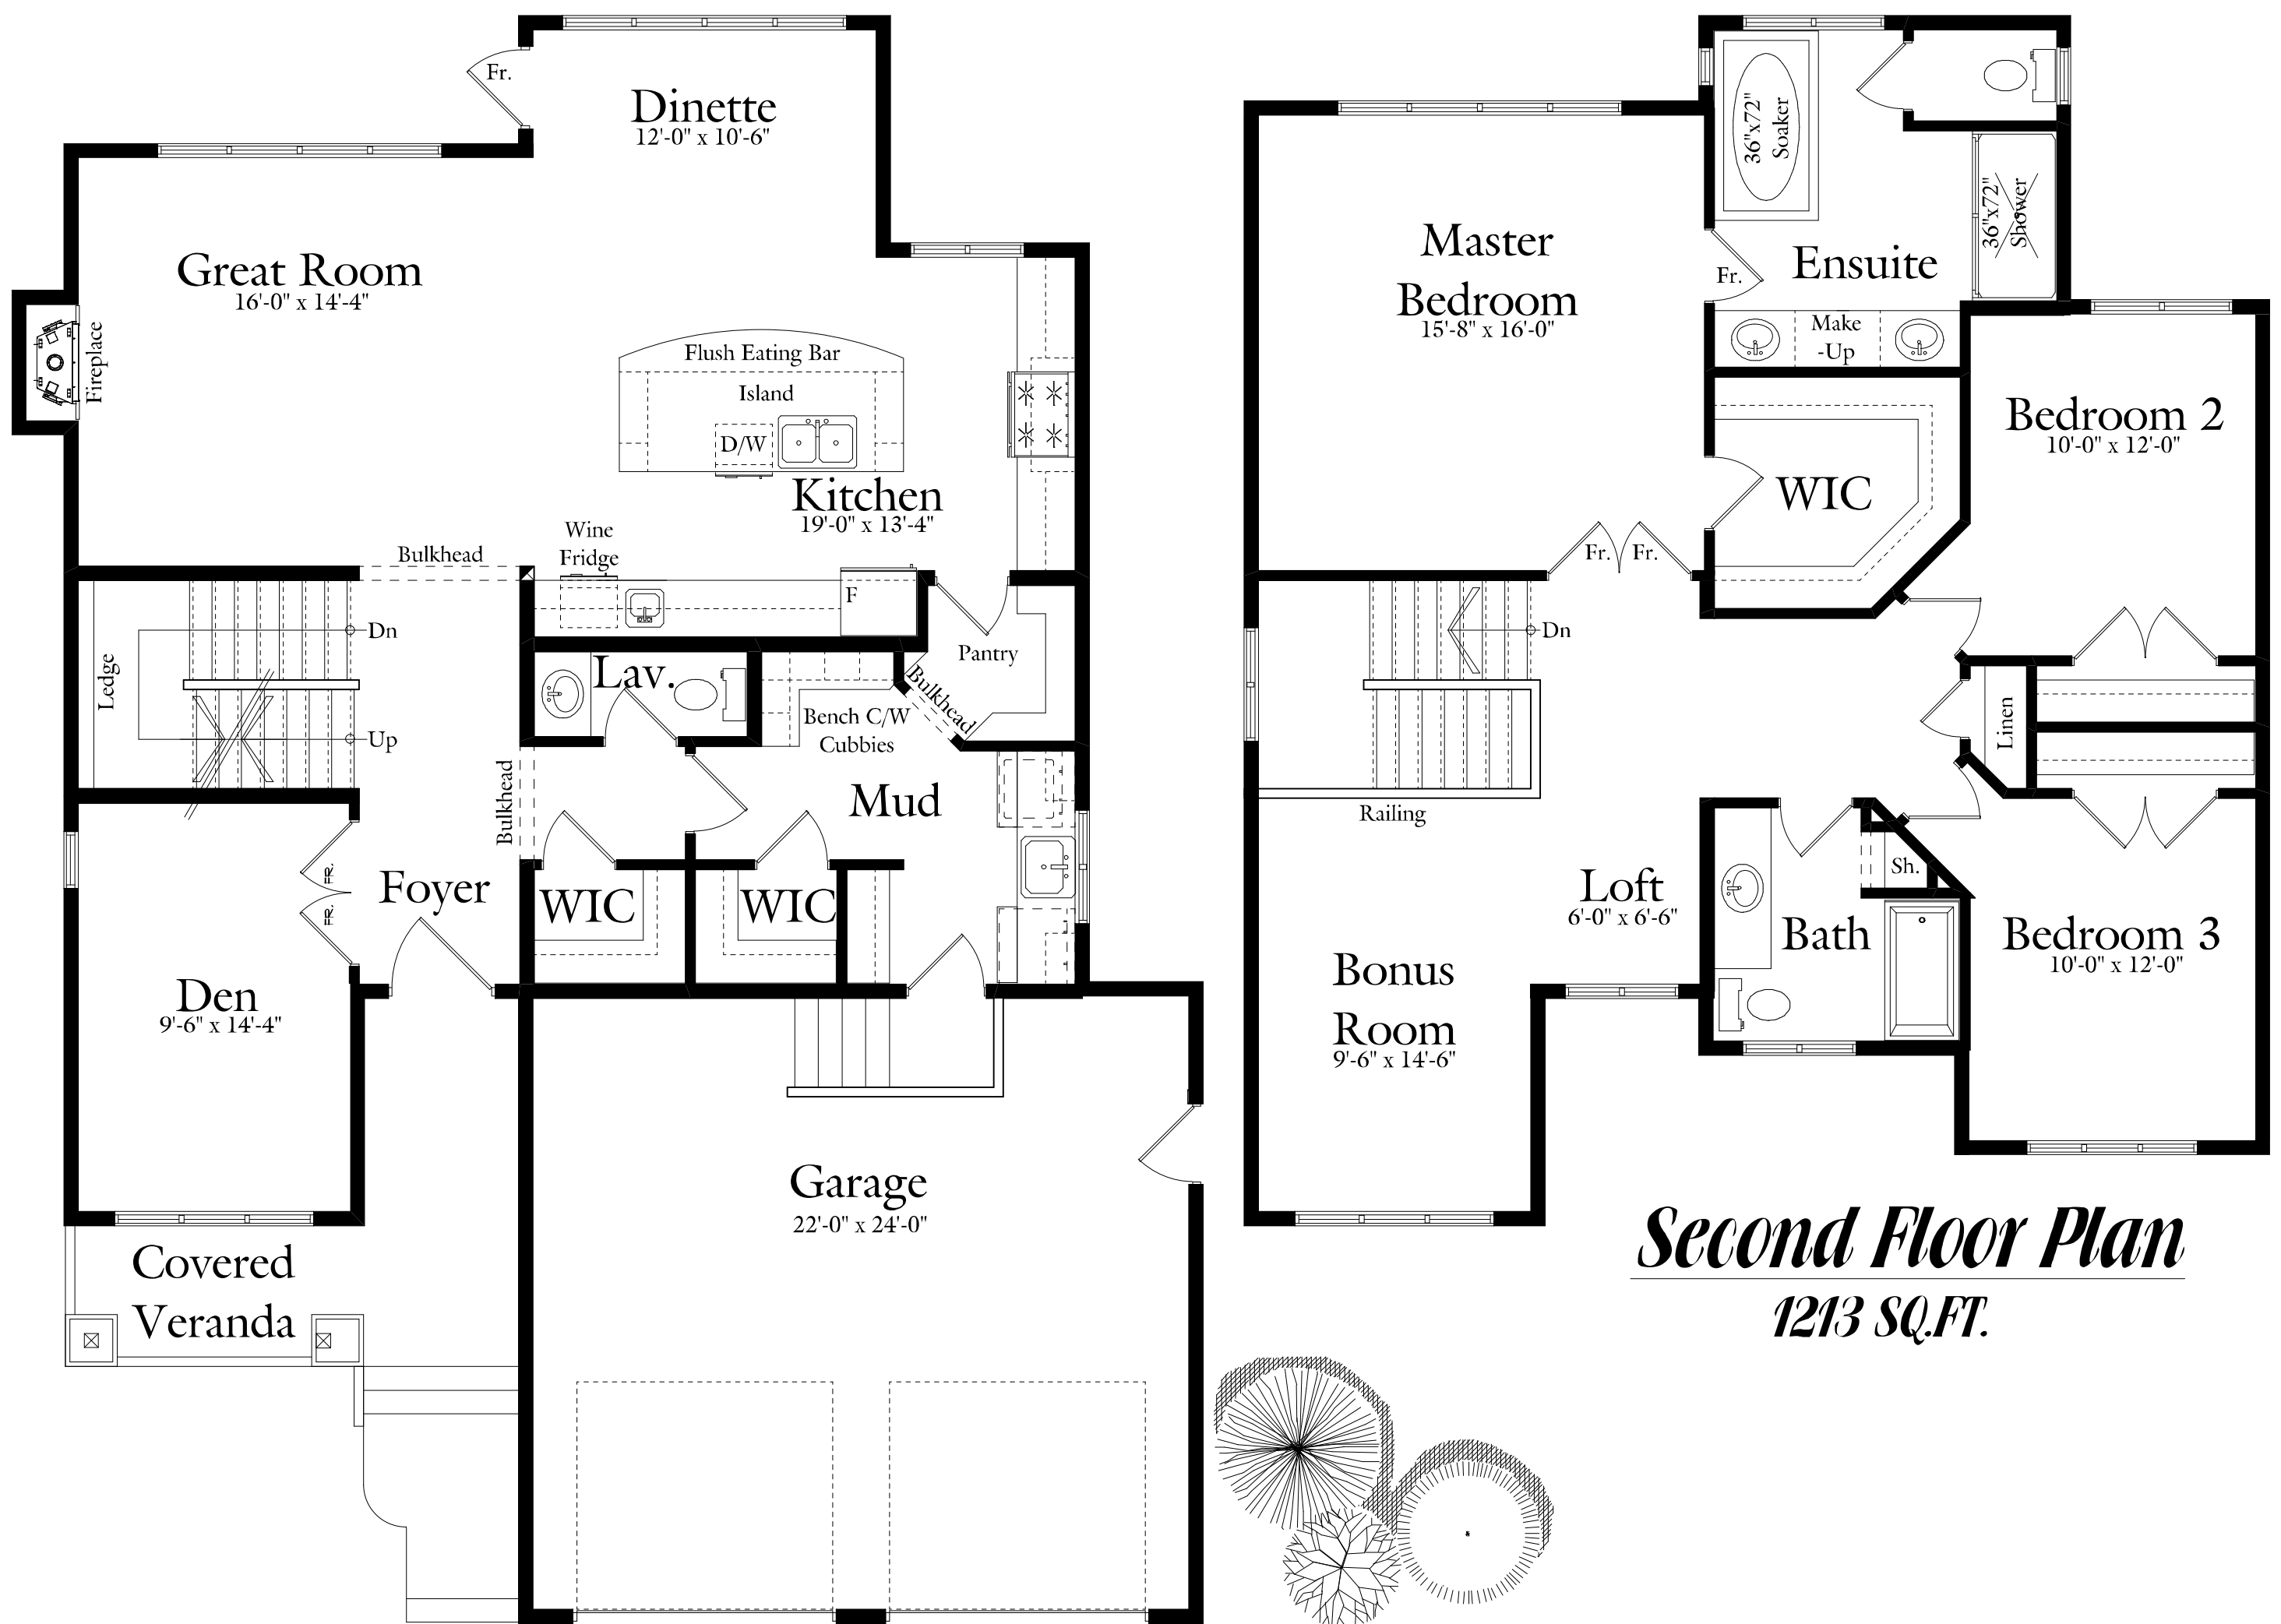

The Iskut

Main Floor Plan
1207 SQ.FT.

Total: 2420 SQ.FT.