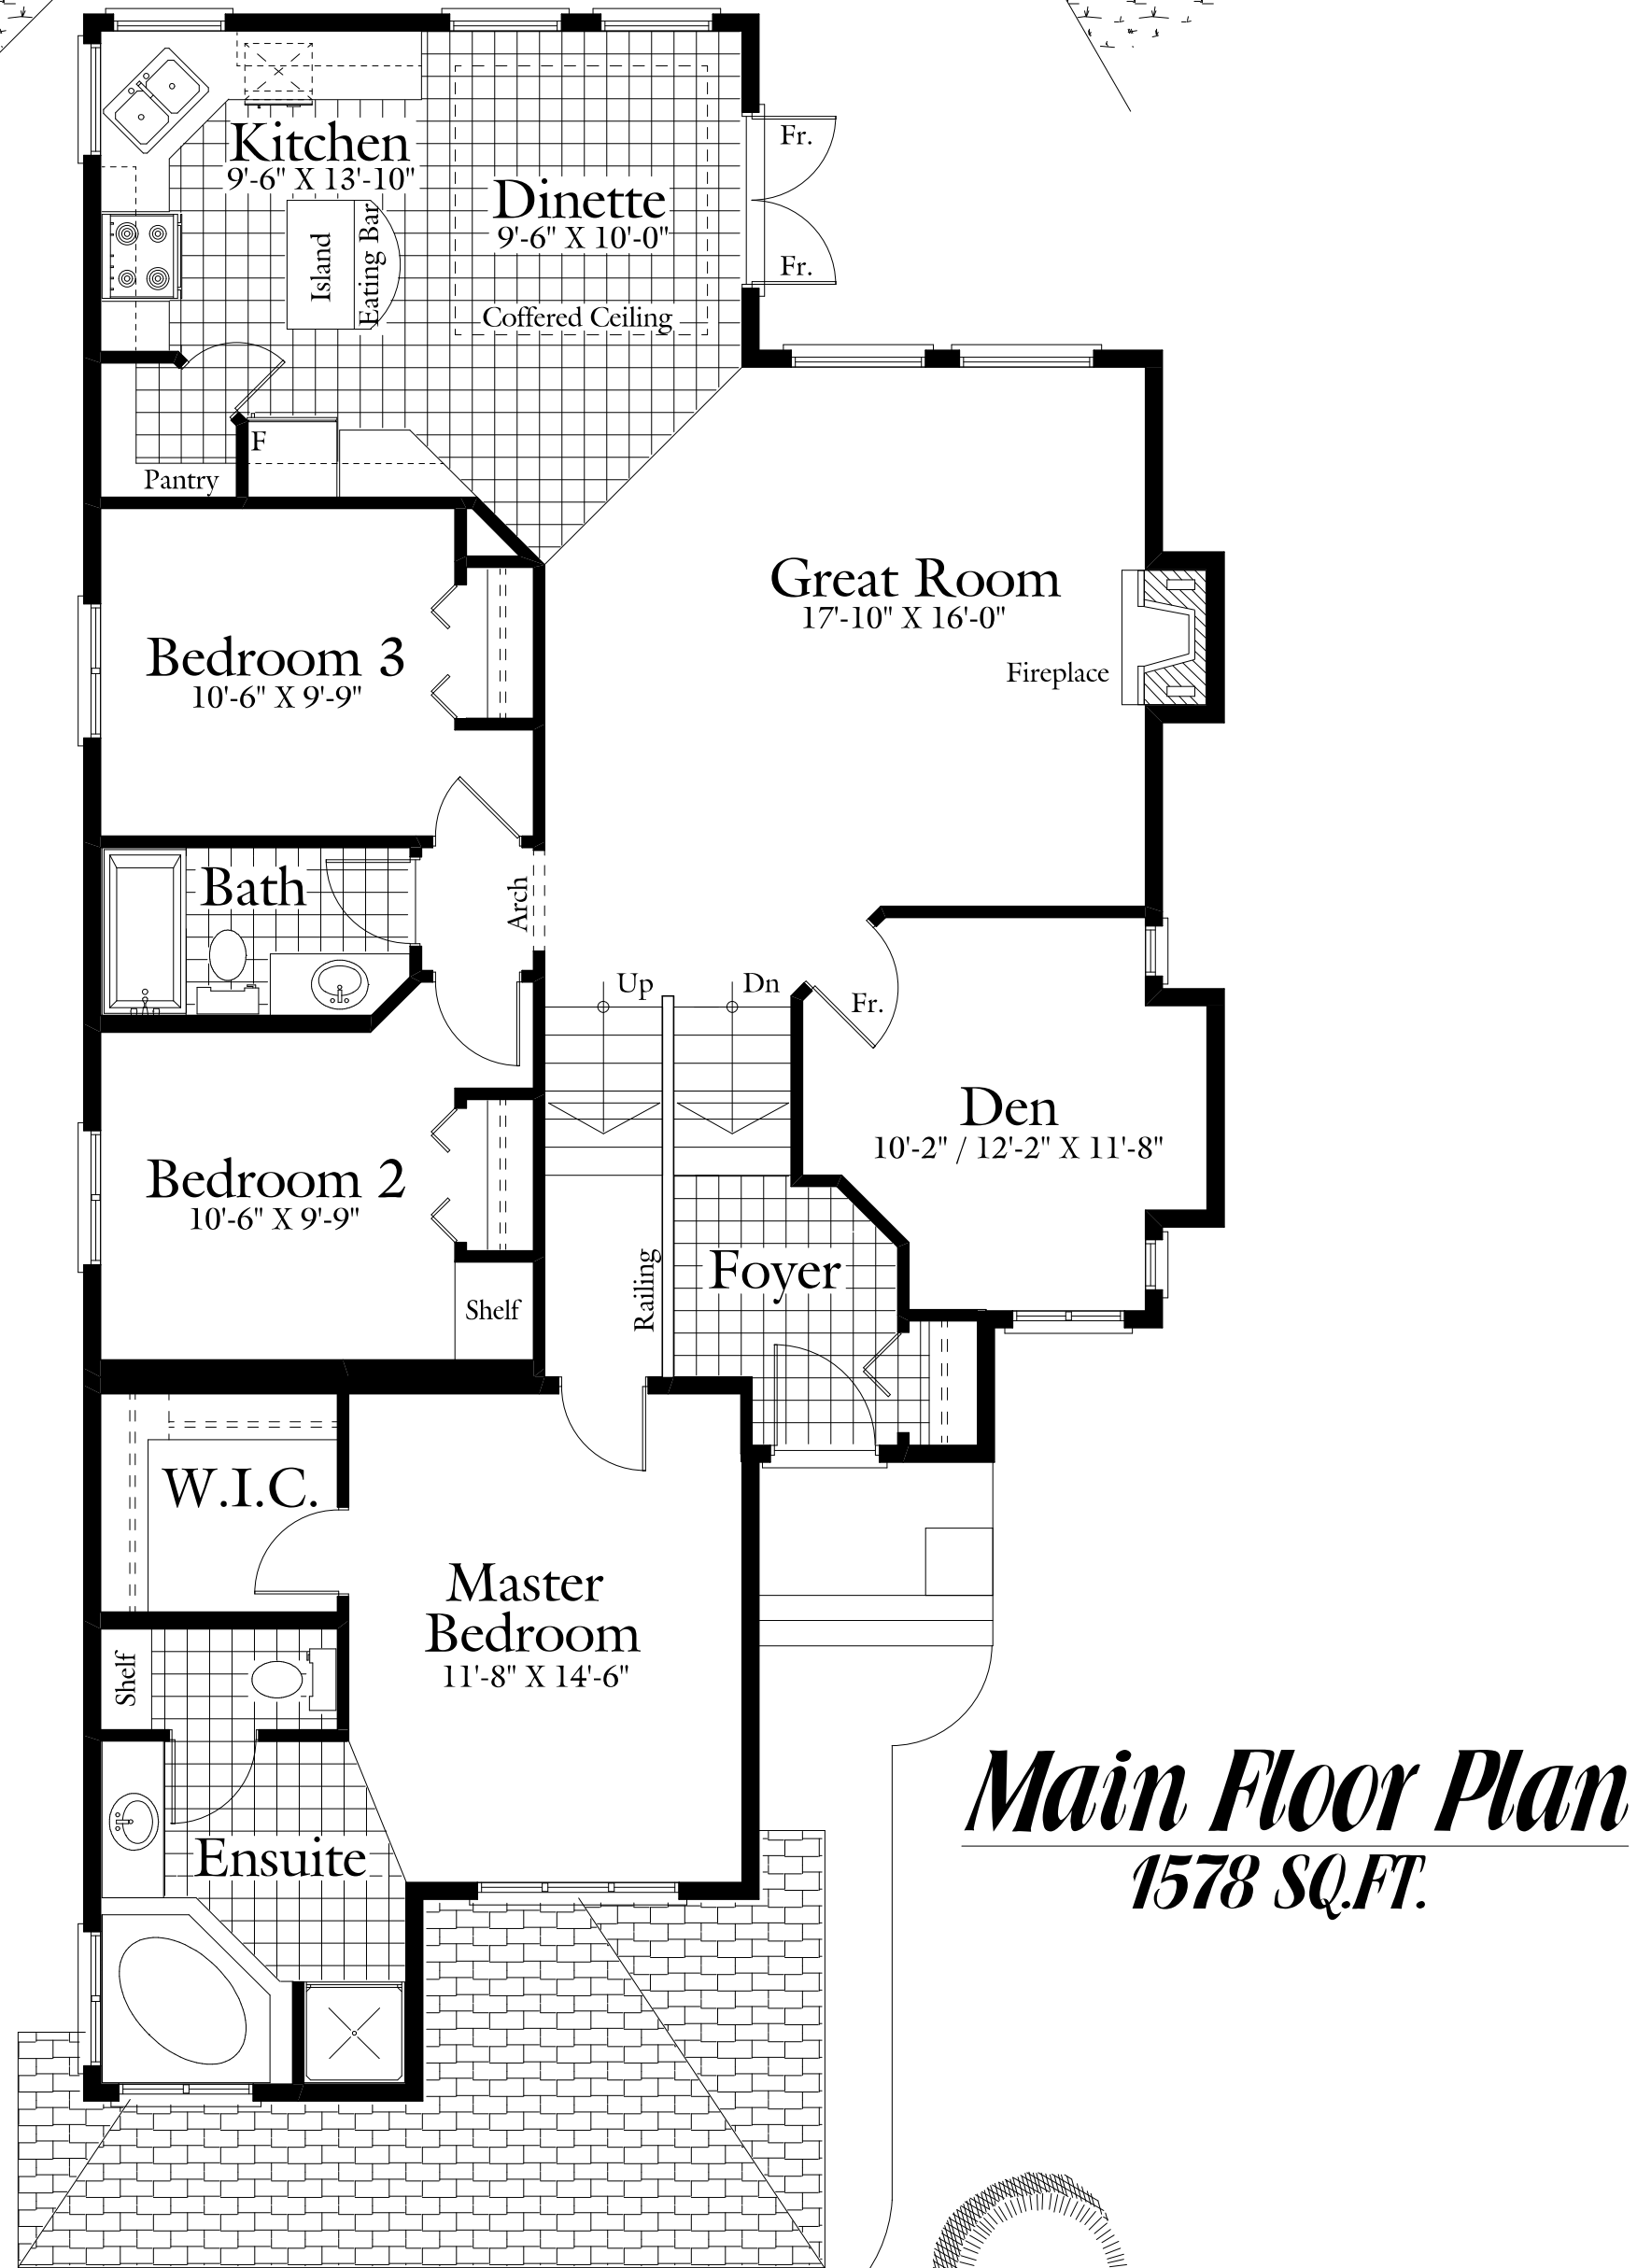

The Maple

Main Floor Plan
1578 SQ.FT.

Total: 1578 SQ.FT.