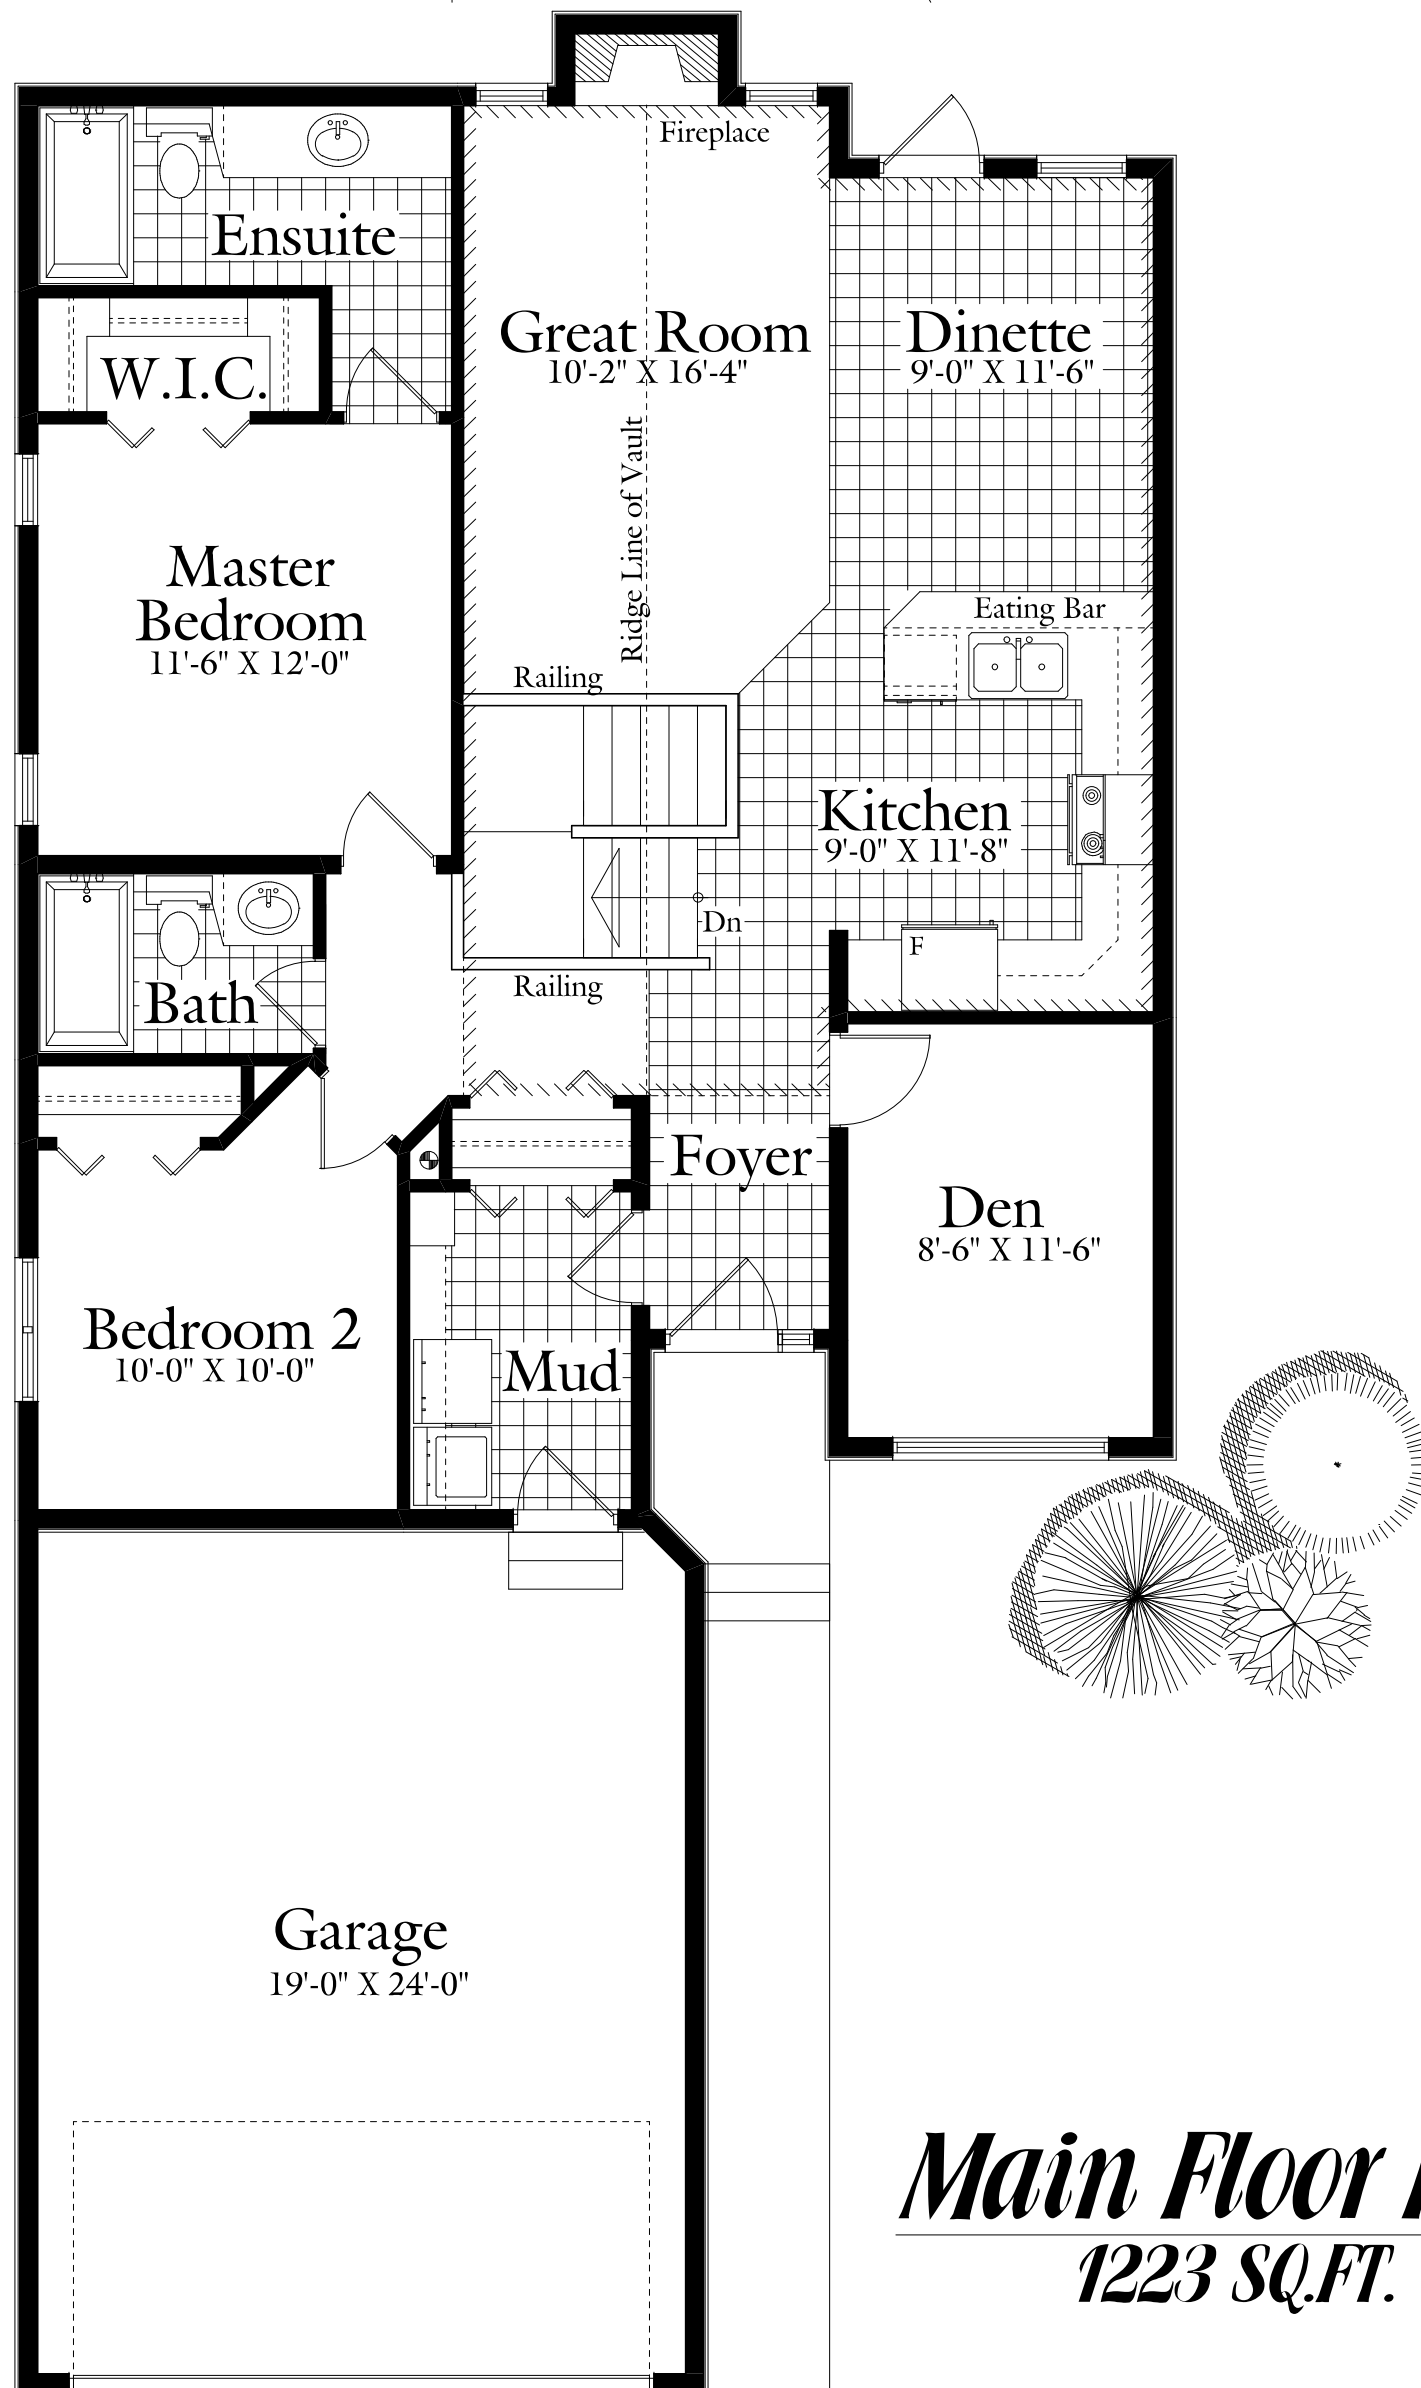

The Rideau

Main Floor Plan
1223 SQ.FT.