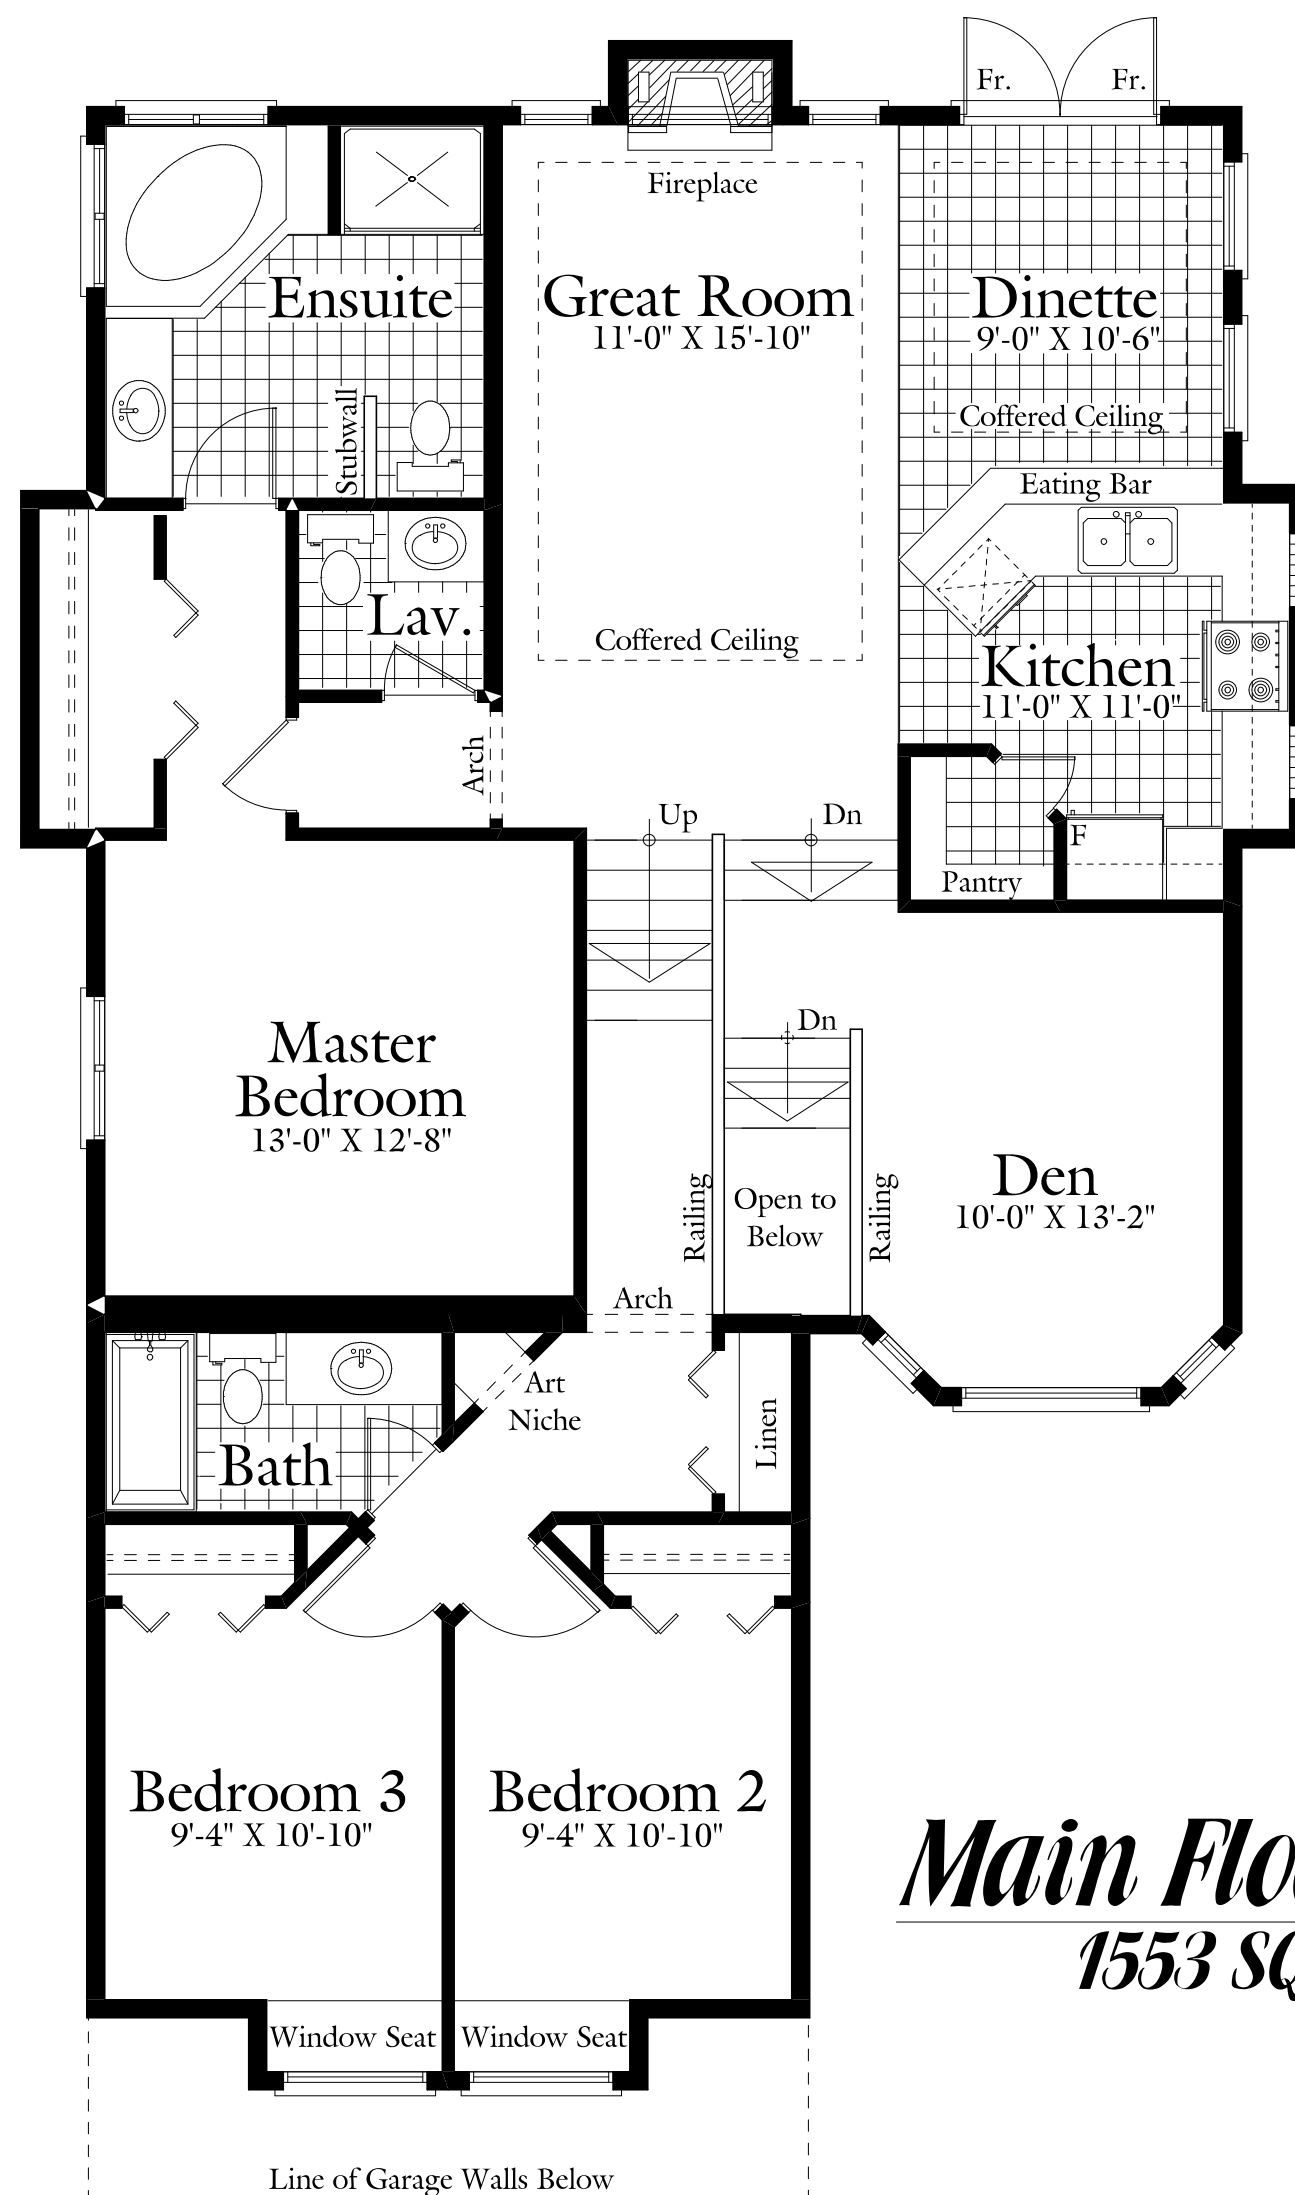

The Severn II

Main Floor Plan
1553 SQ.FT.