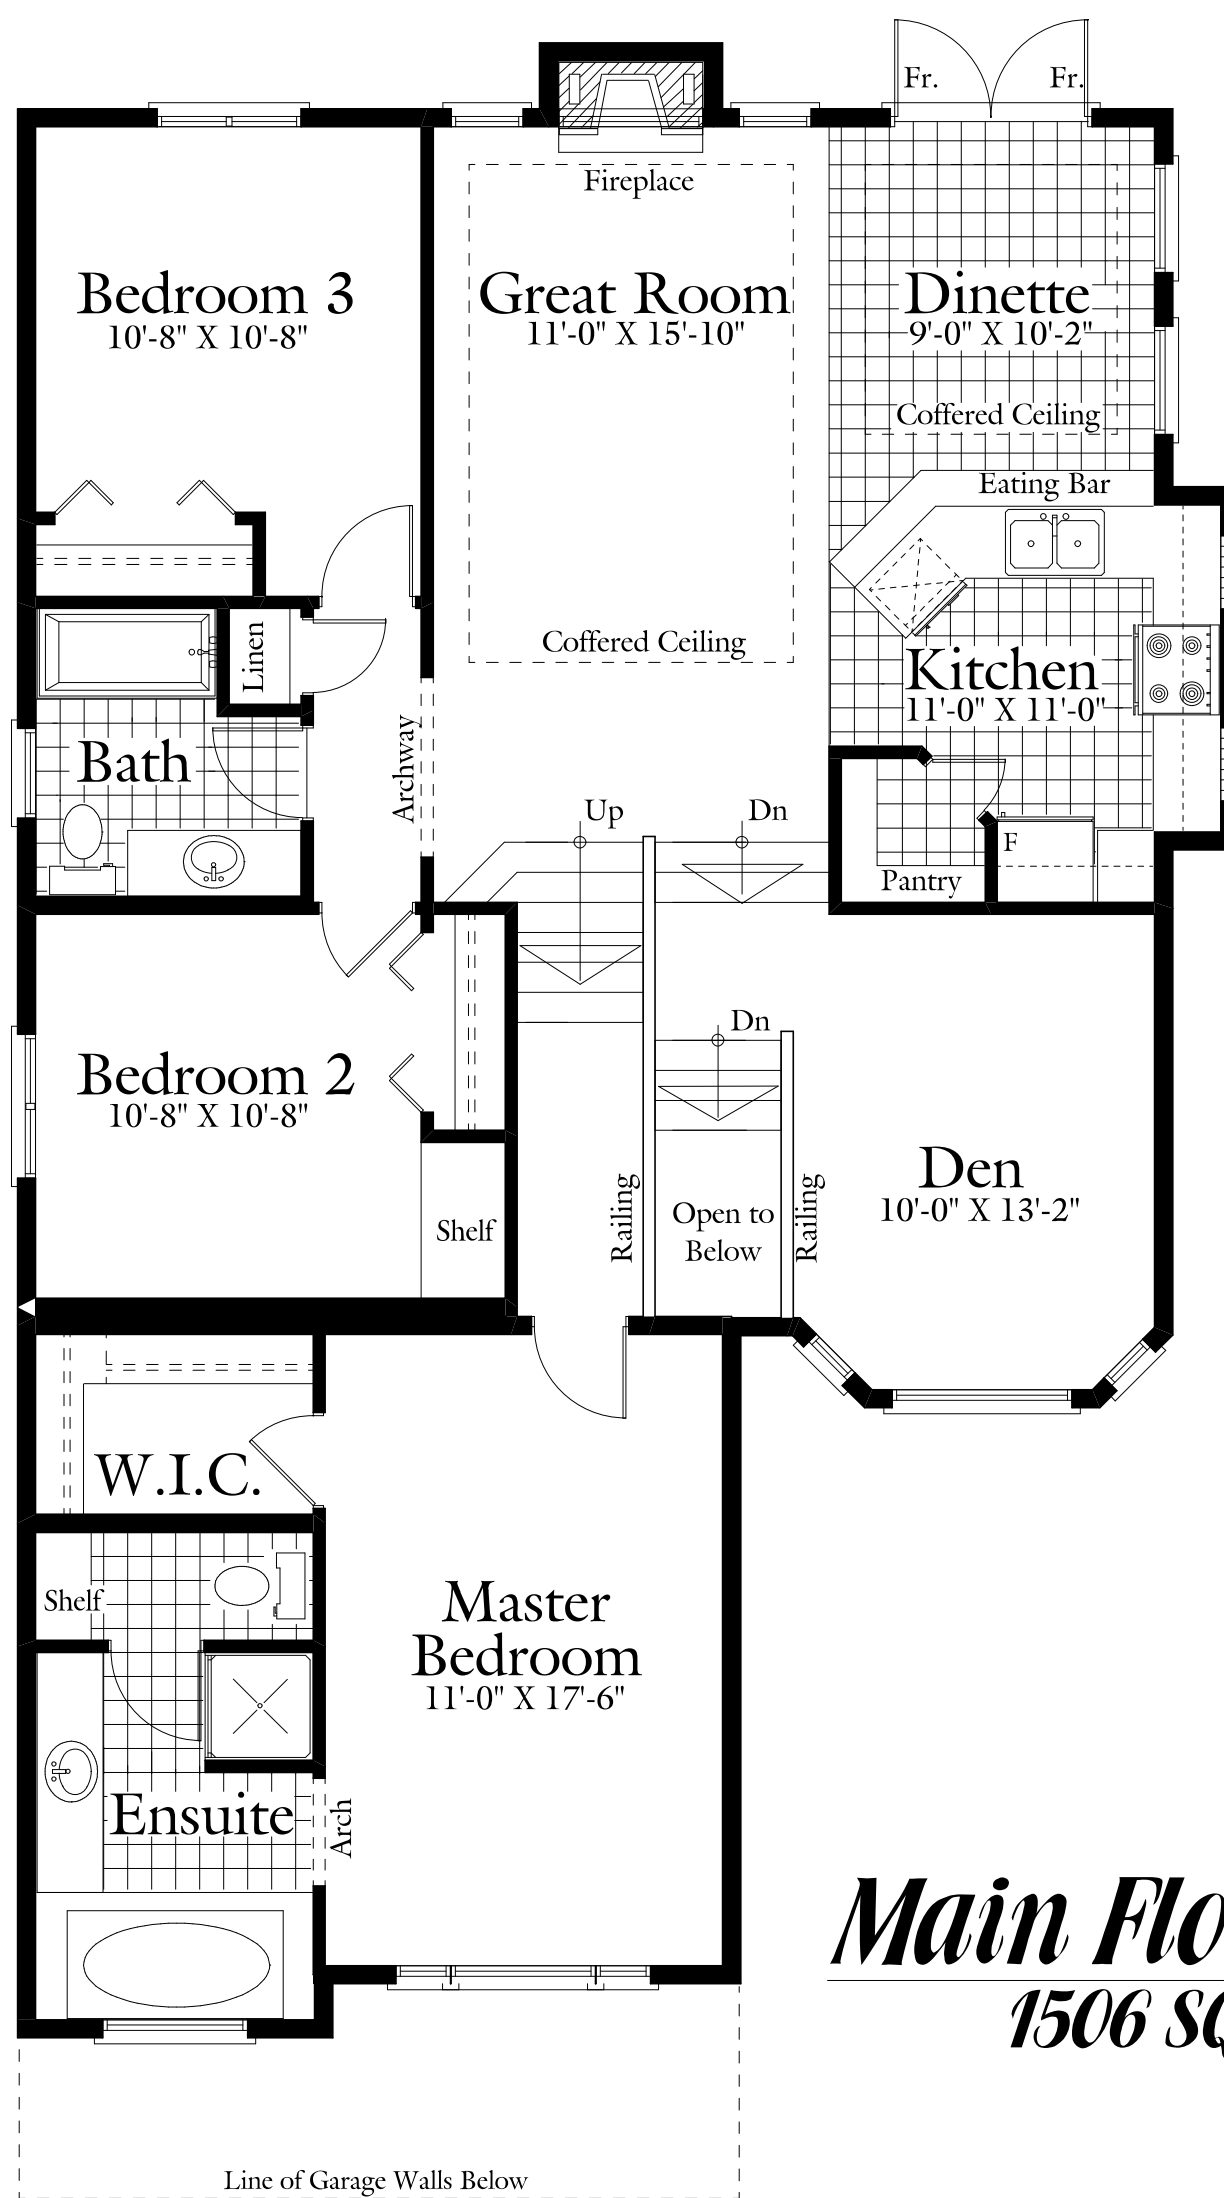

The Severn

Main Floor Plan
1506 SQ.FT.

ARTISAN
HOMES INC.

Total: 1506 SQ.FT.