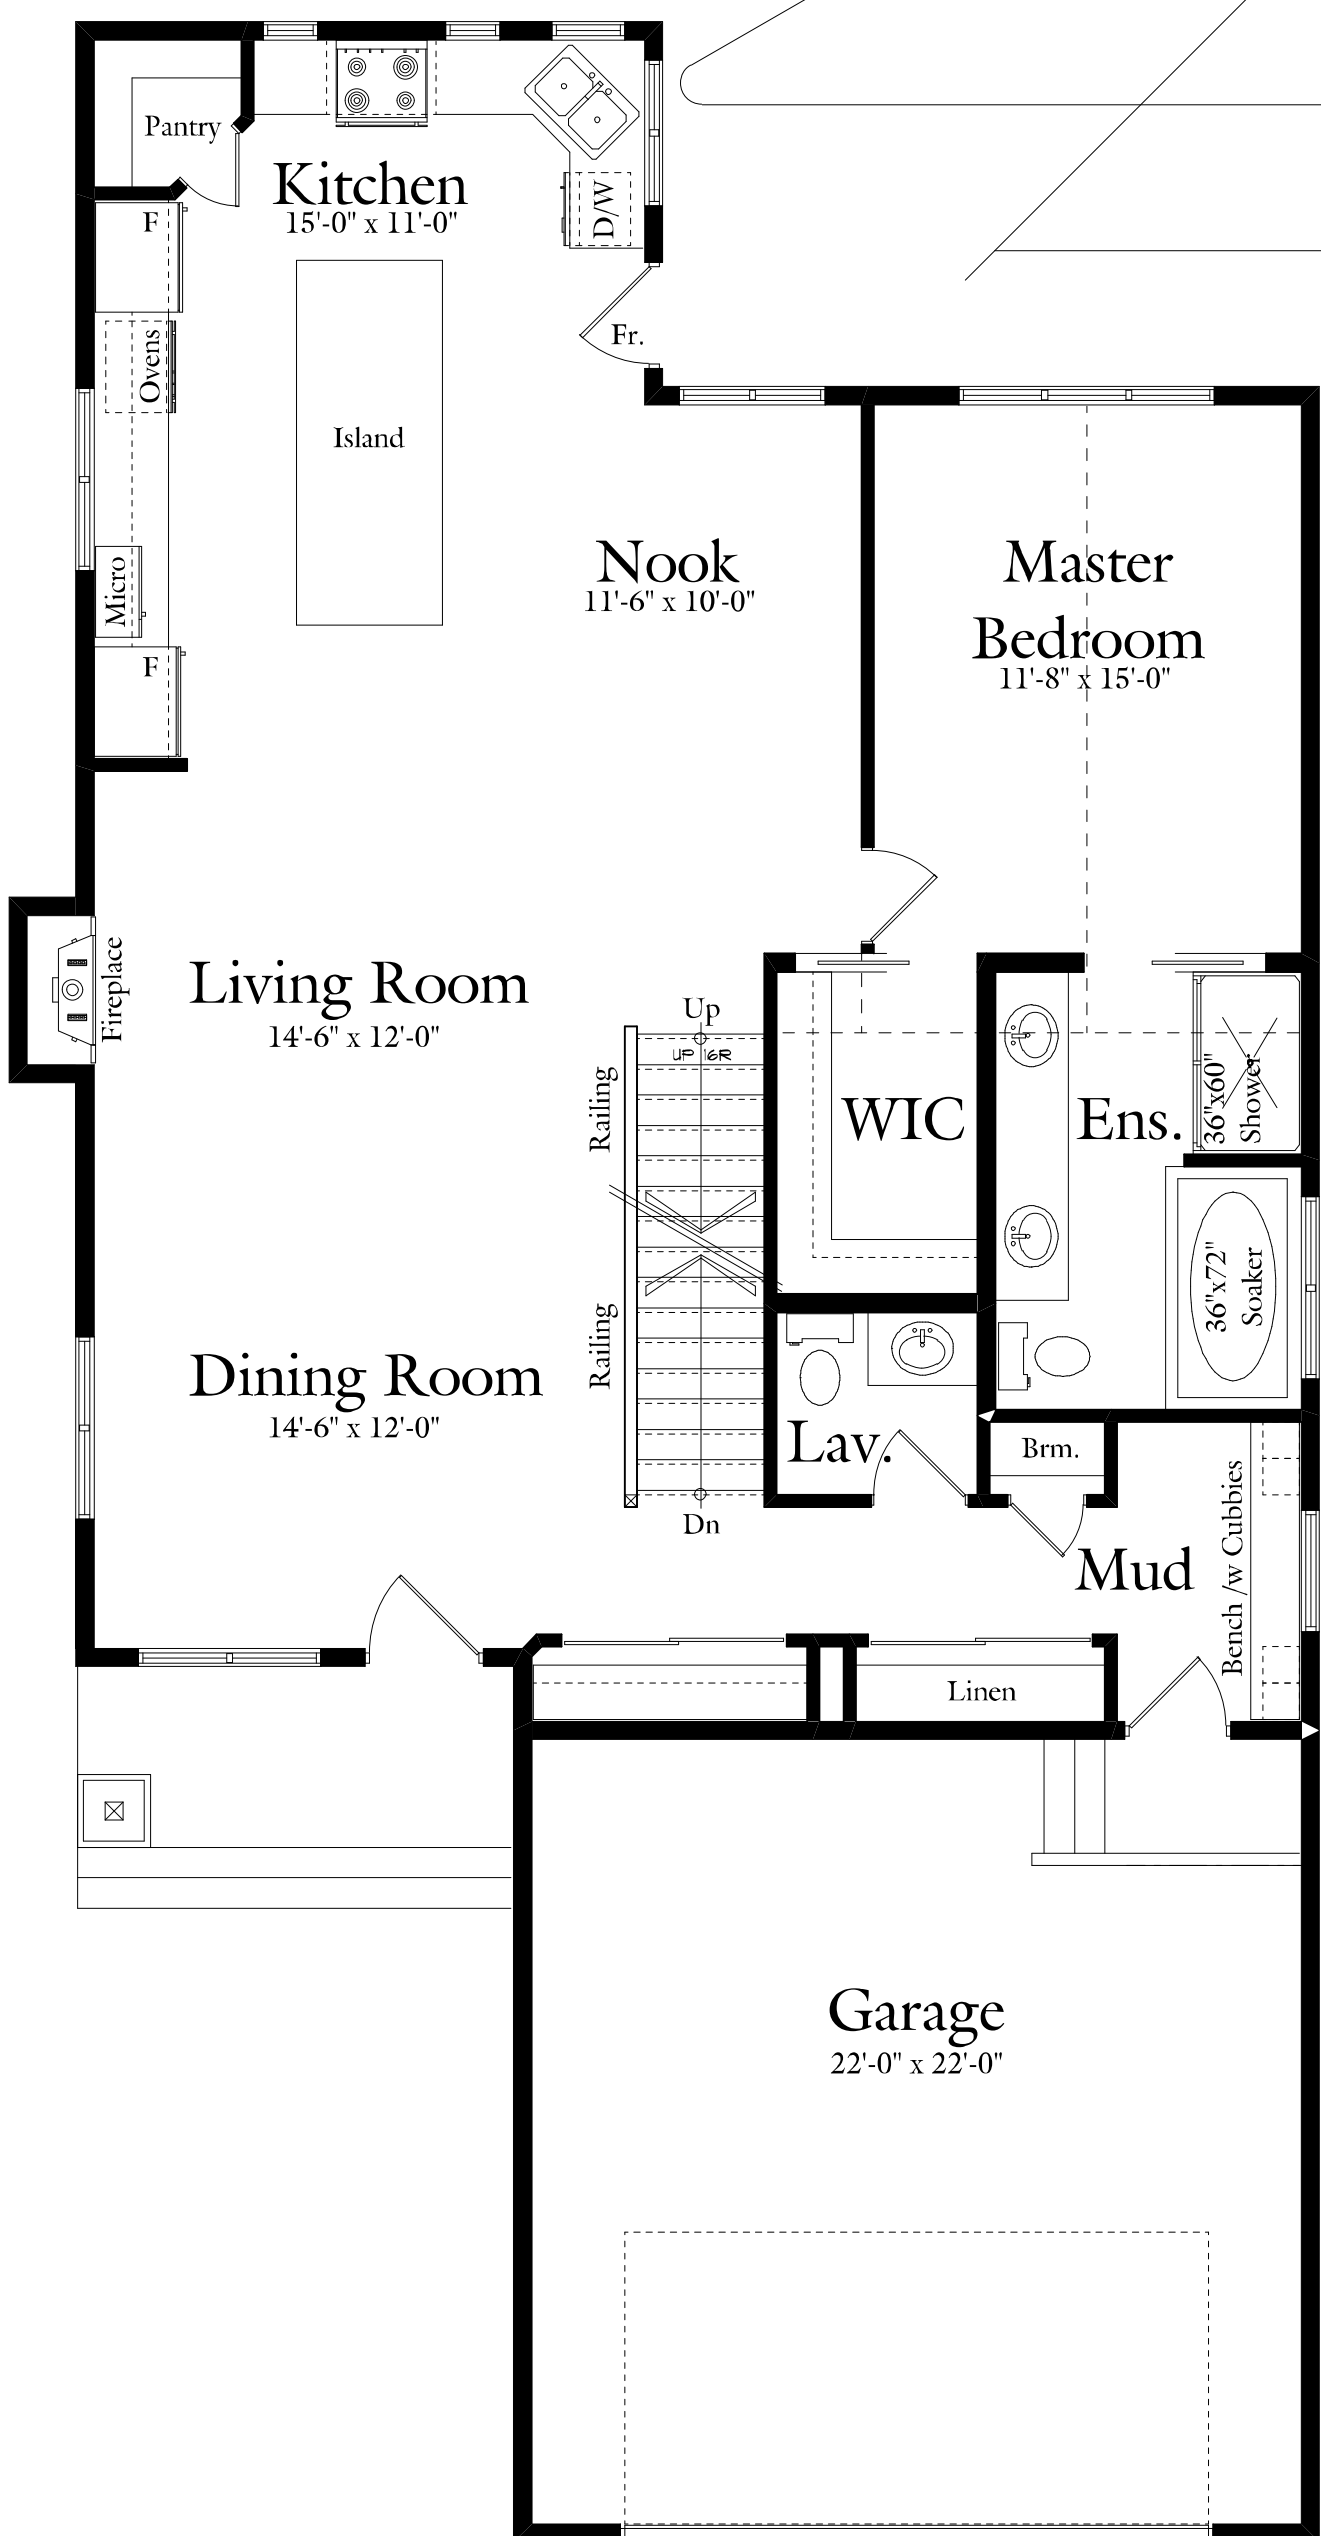

The Skeena

Second Floor Plan

399 SQ.FT.

Total: 1802 SQ.FT.