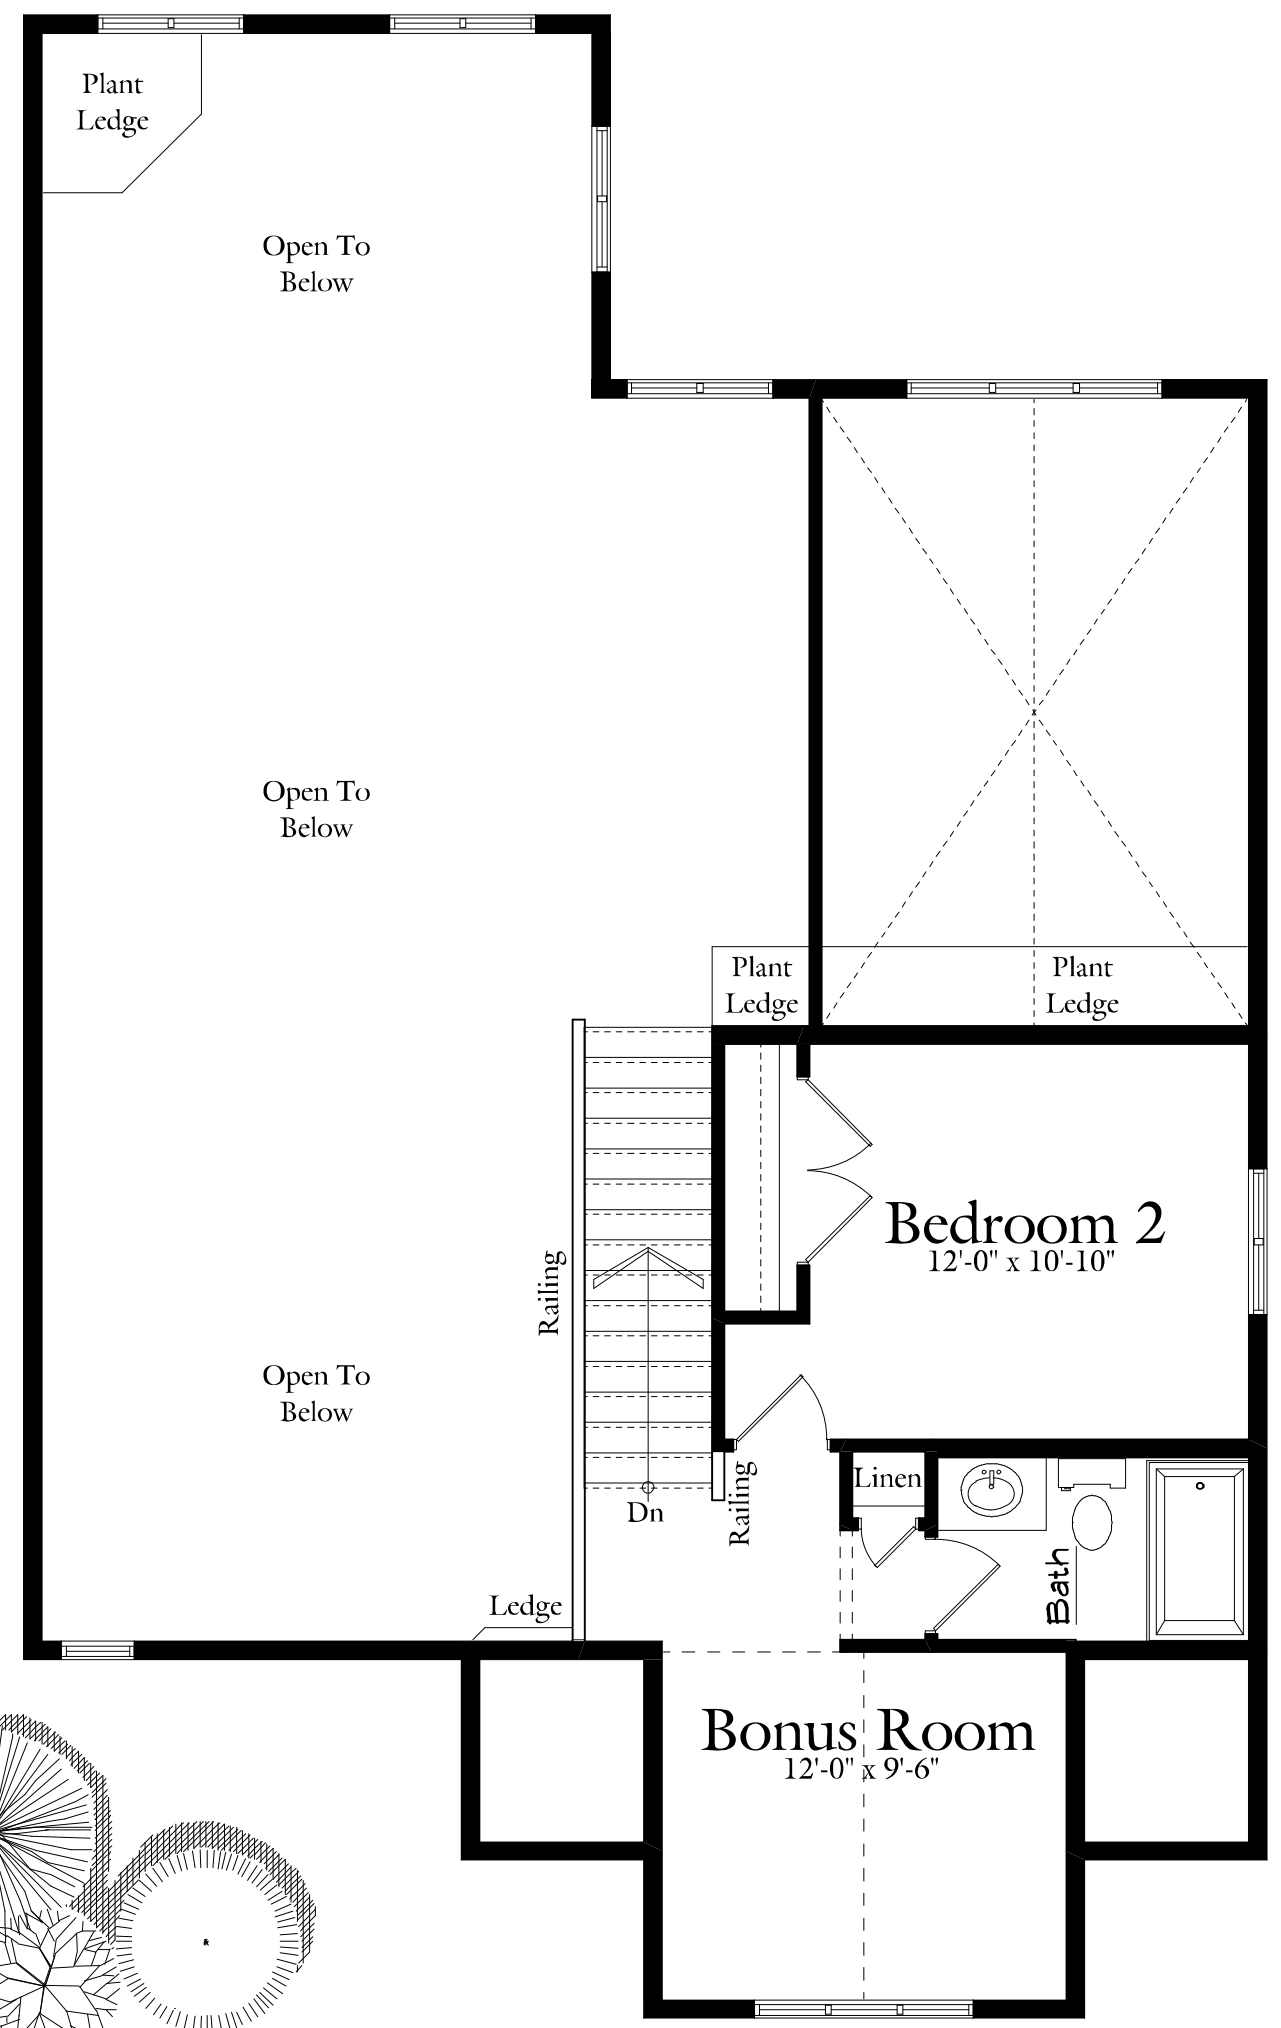

The Skeena

Second Floor Plan

399 SQ.FT.

Total: 1802 SQ.FT.