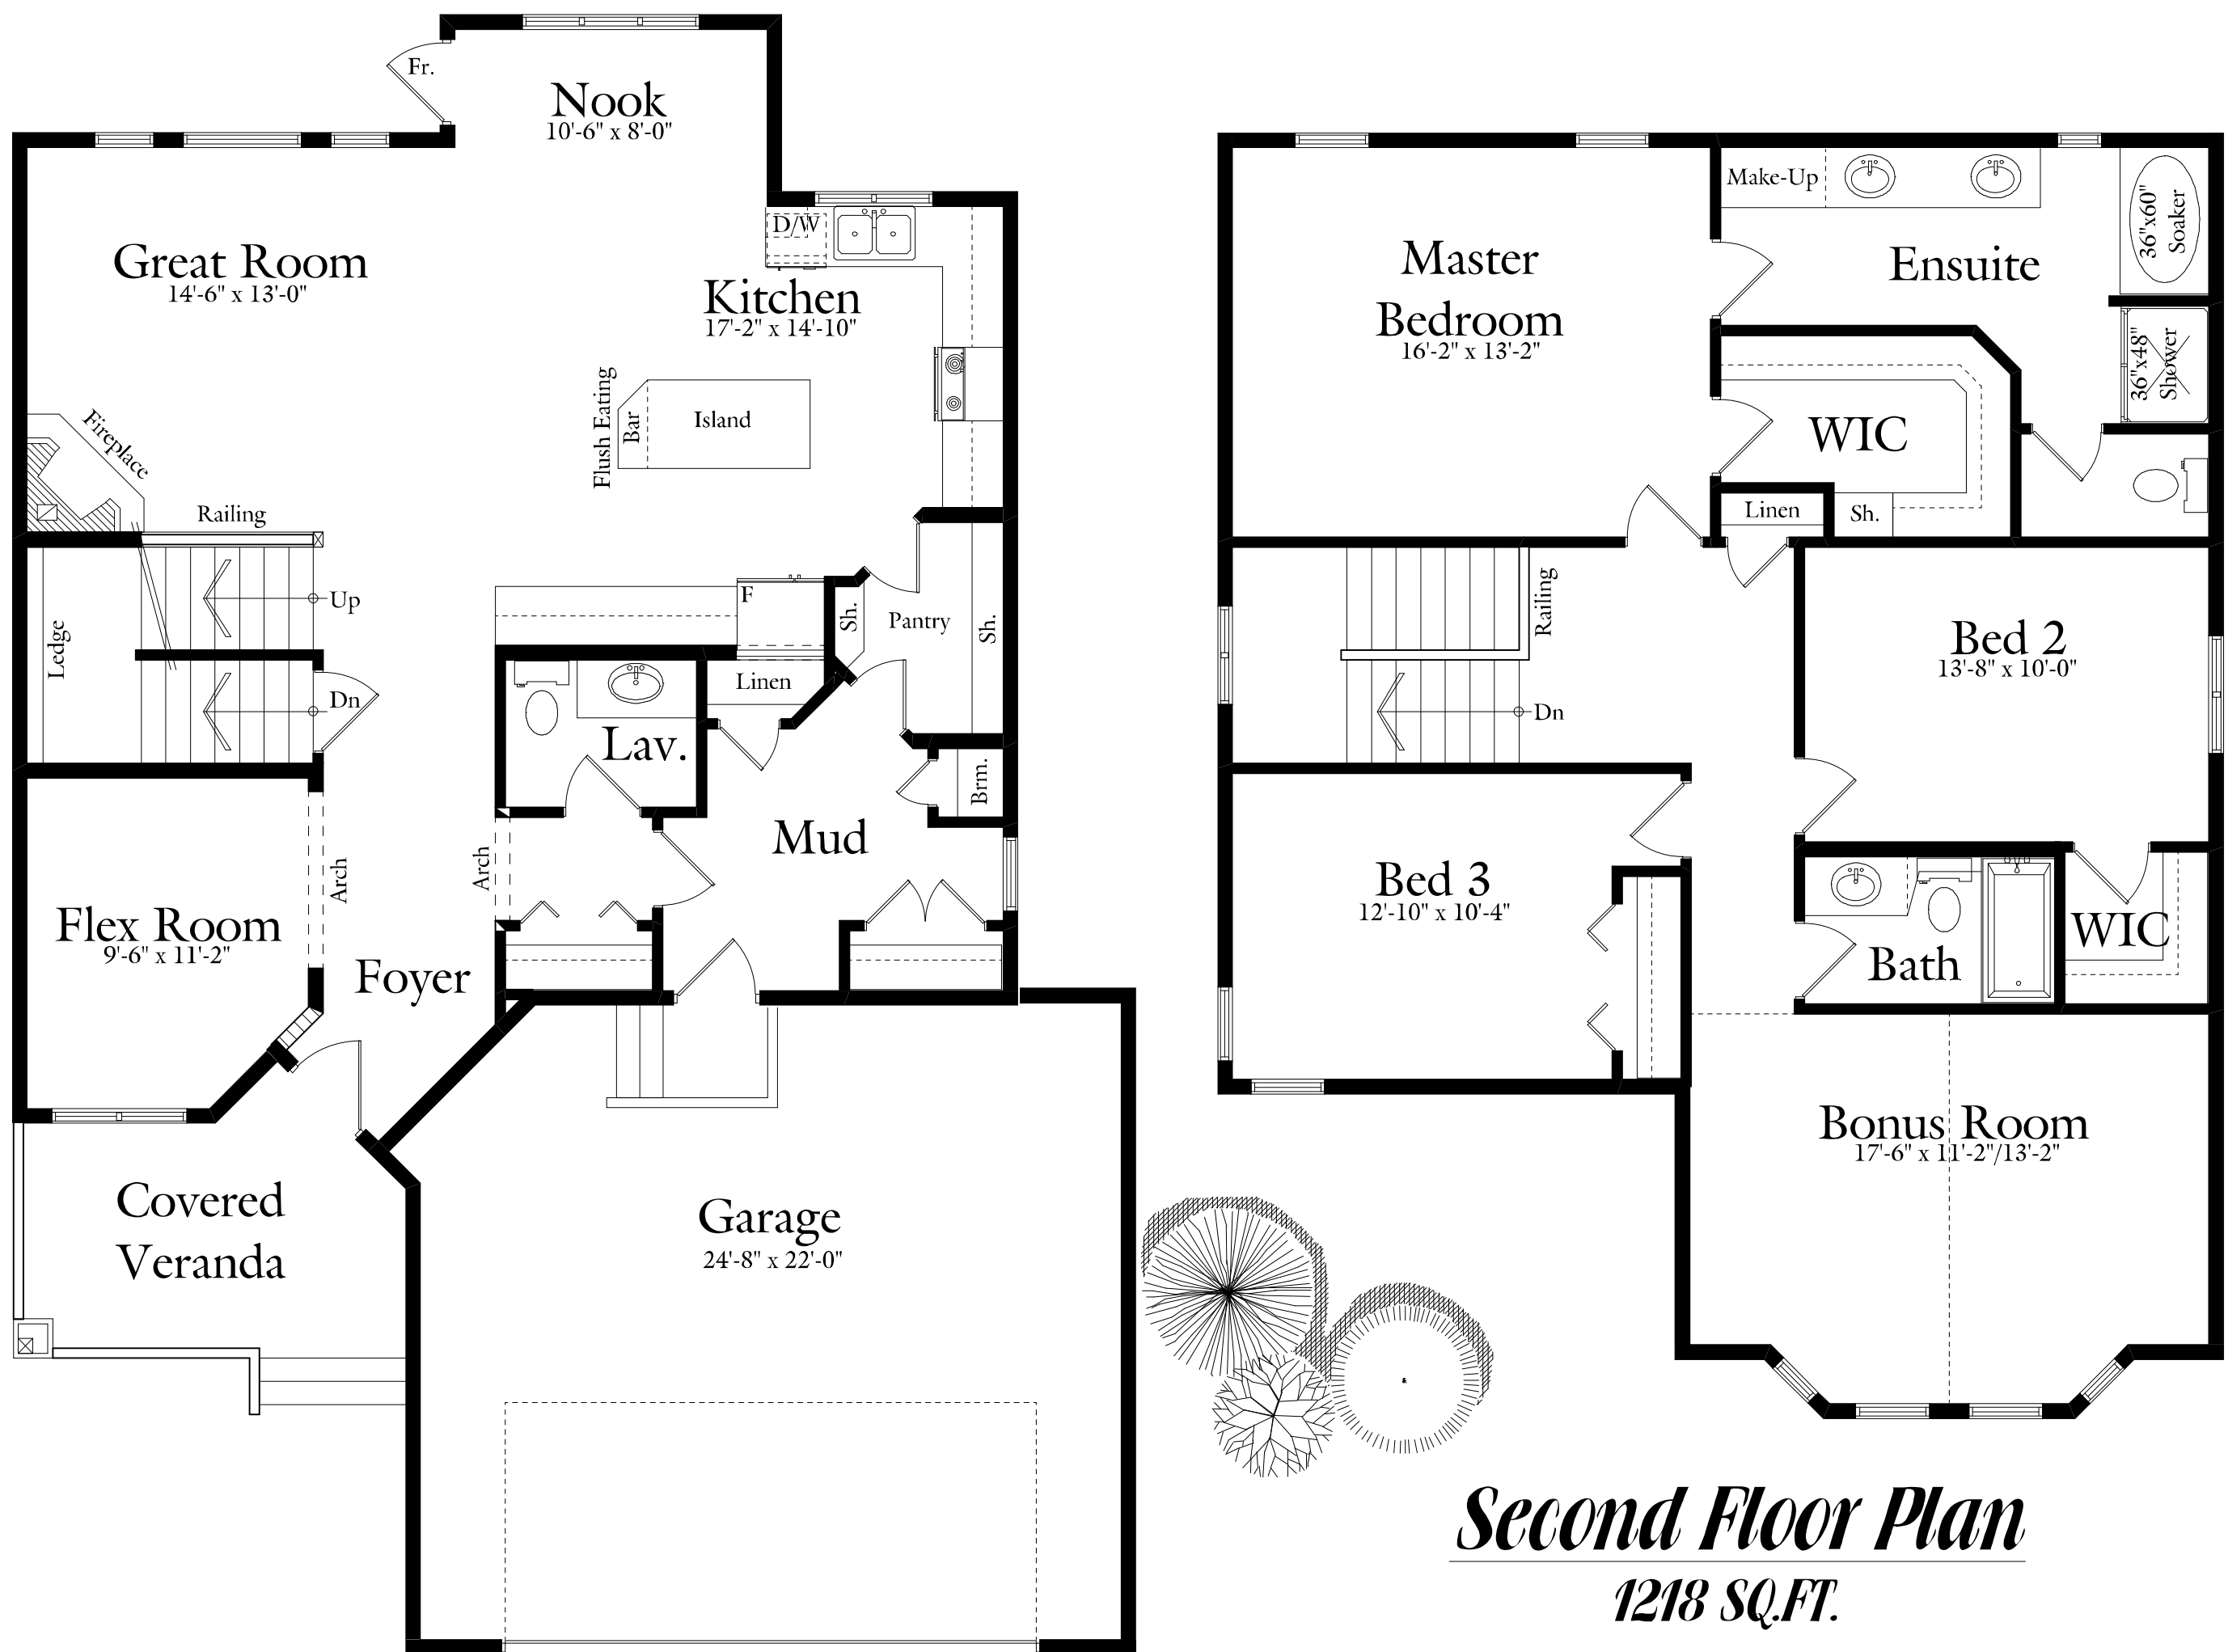

The Slocan

Main Floor Plan
1093 SQ.FT.

Second Floor Plan
1218 SQ.FT.

Total: 2311 SQ.FT.