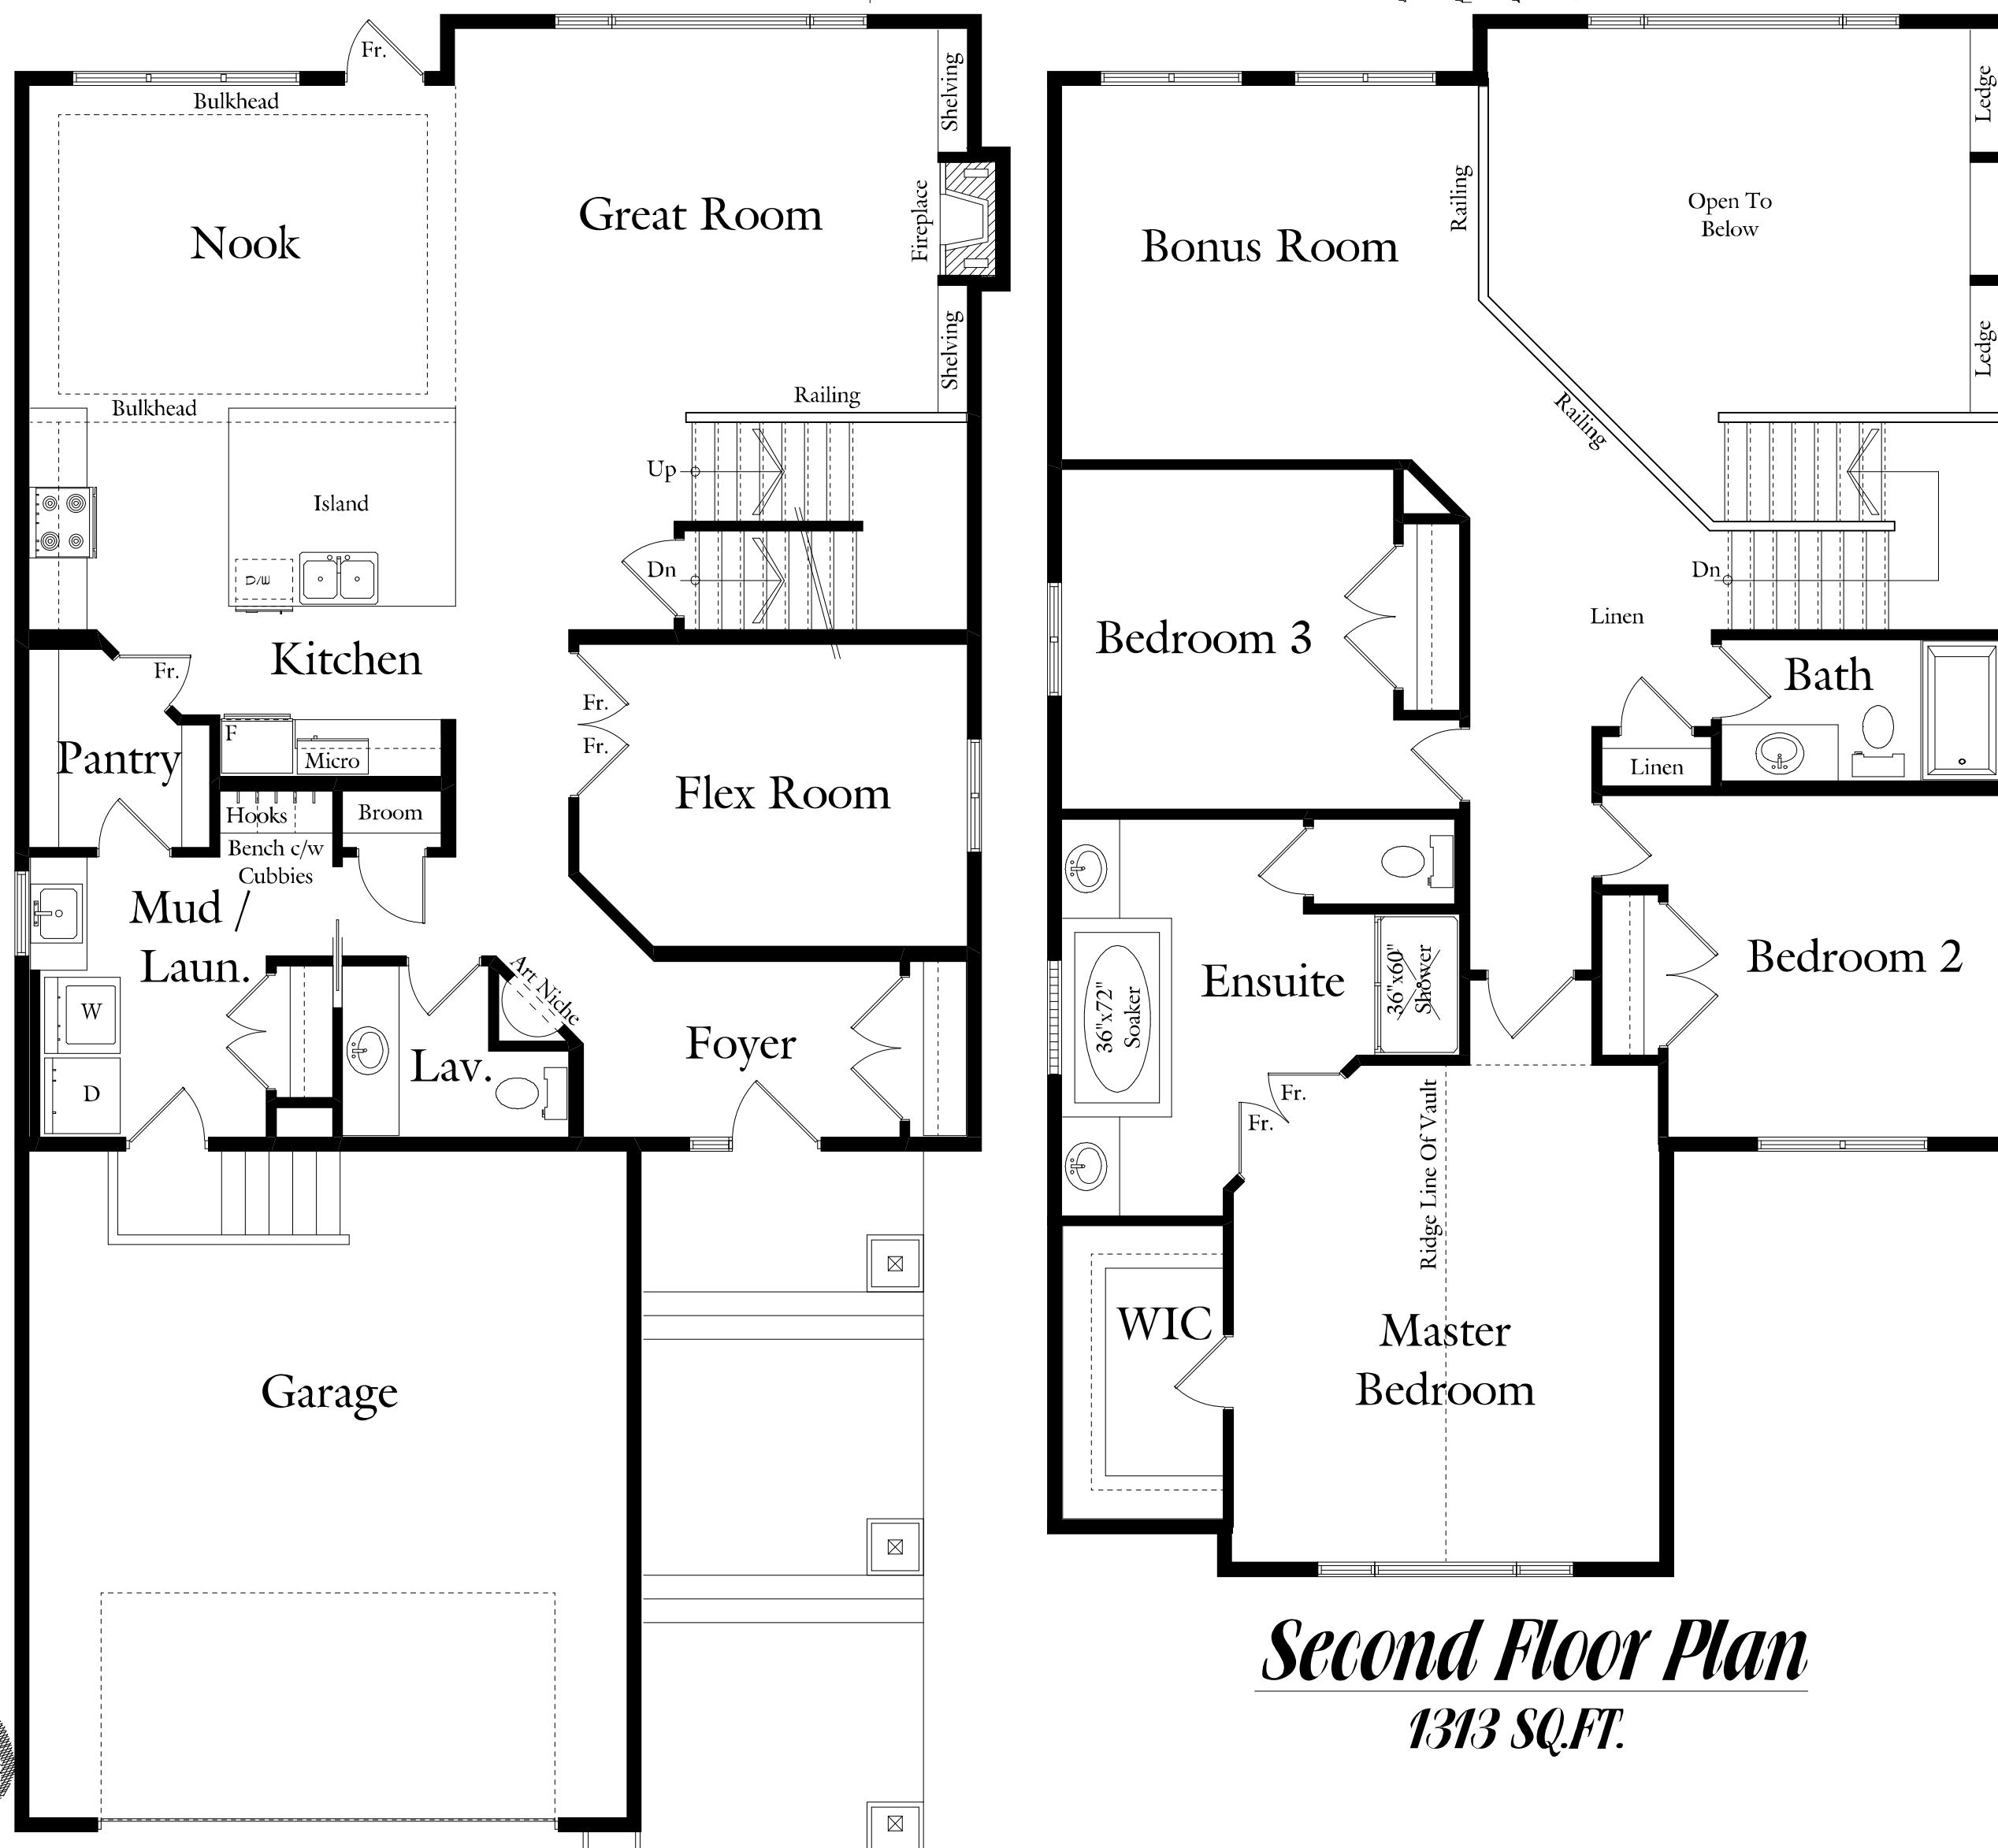

The Stikine

Main Floor Plan
1335 SQ.FT.

Second Floor Plan
1313 SQ.FT.

Total: 2648 SQ.FT.