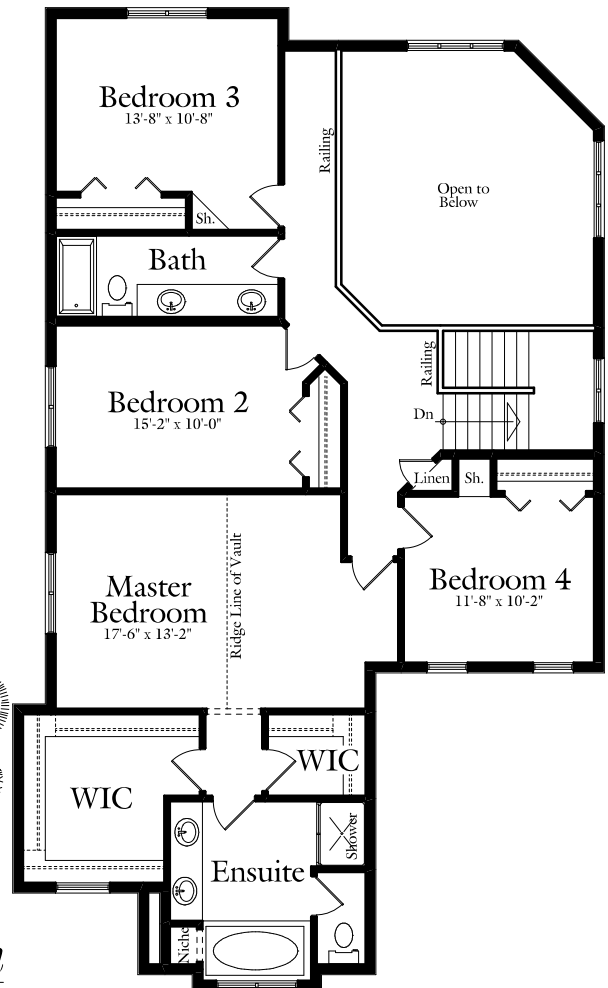

The Pembina

Main Floor Plan
1258 SQ.FT.

Second Floor Plan
1361 SQ.FT.

Total: 2619 SQ.FT.

ARTISAN
HOMES.