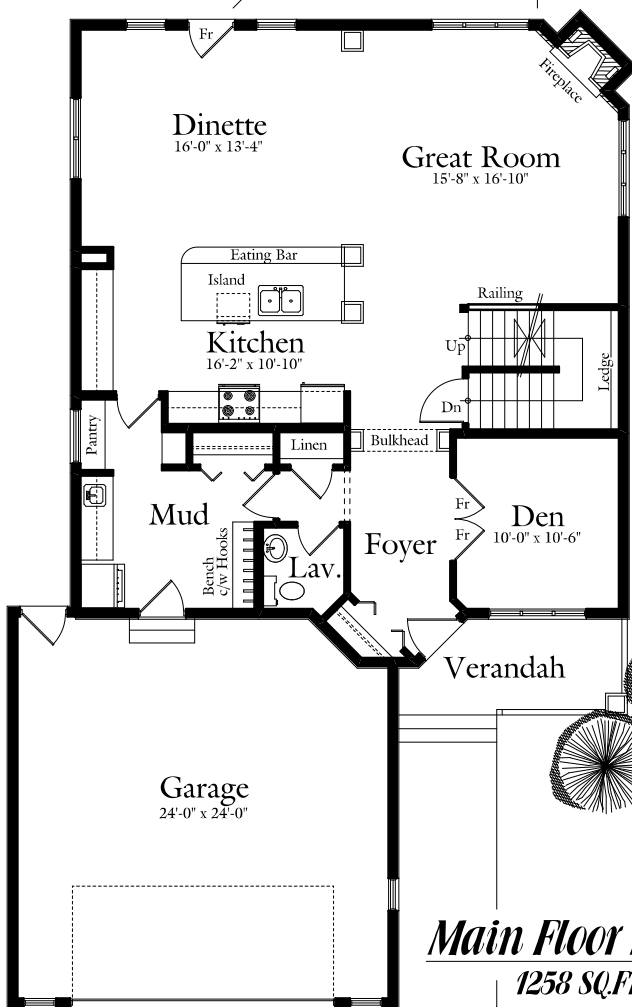

The Pembina

Main Floor Plan
1258 SQ.FT.

Second Floor Plan
1361 SQ.FT.

Total: 2619 SQ.FT.

ARTISAN
HOMES.