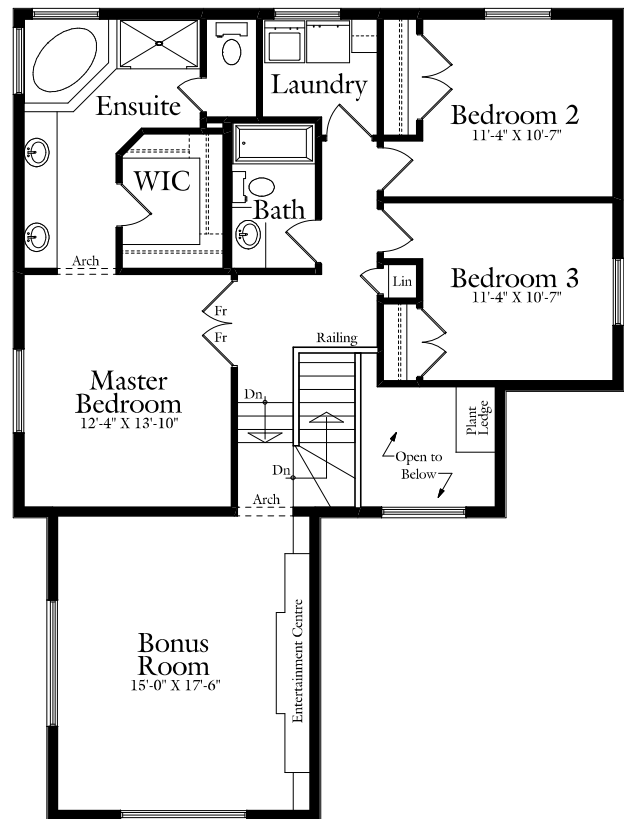

The Steward

Main Floor Plan
1167 SQ.FT.

Second Floor Plan
1176 SQ.FT.