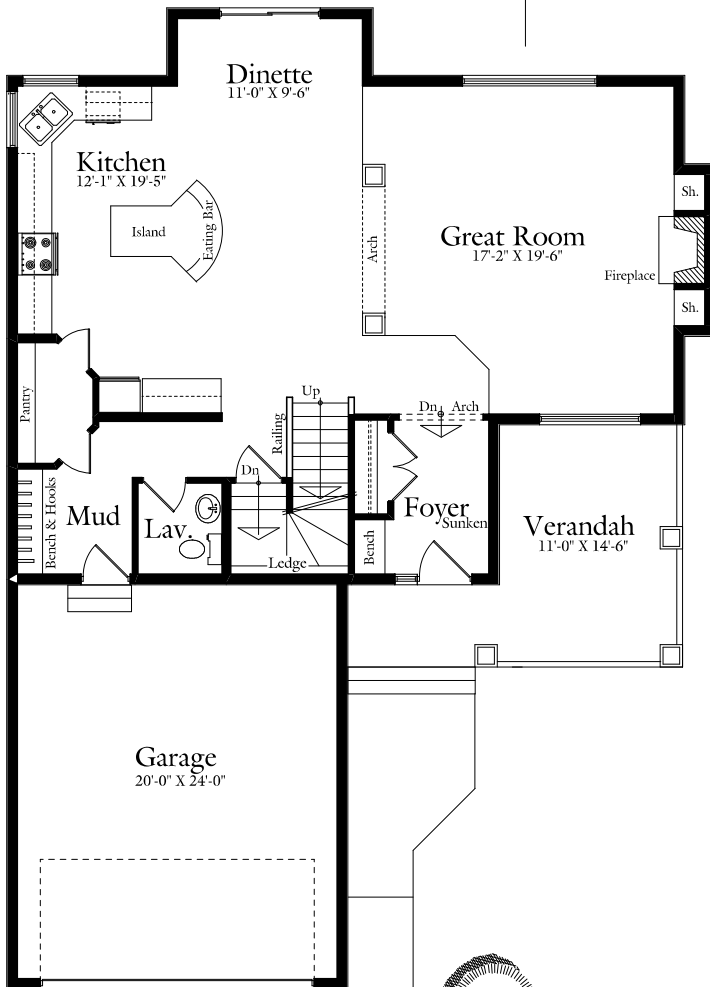

The Steward

Main Floor Plan
1167 SQ.FT.

Second Floor Plan
1176 SQ.FT.