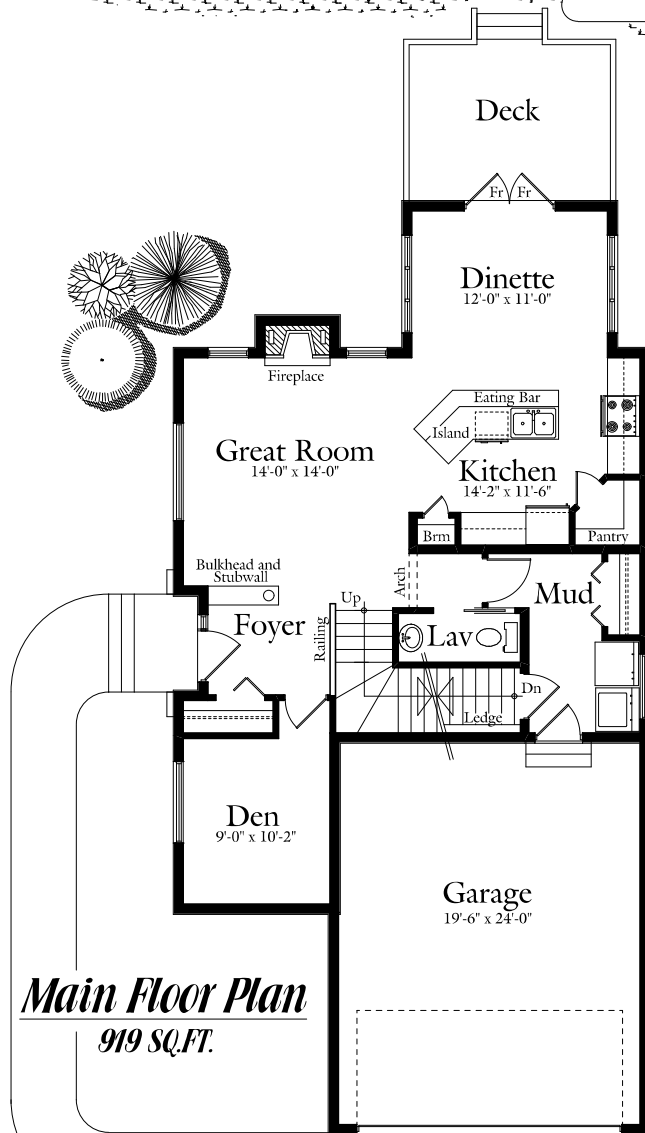

The St. Lawrence

Main Floor Plan
919 SQ.FT.

Second Floor Plan
926 SQ.FT.