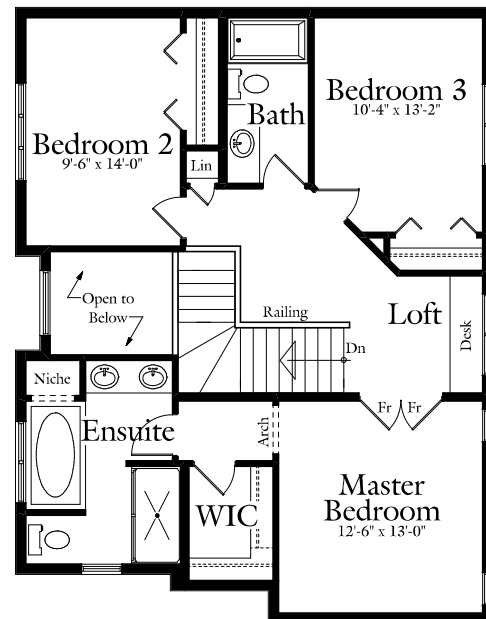

The St. Lawrence

Main Floor Plan
919 SQ.FT.

Second Floor Plan
926 SQ.FT.