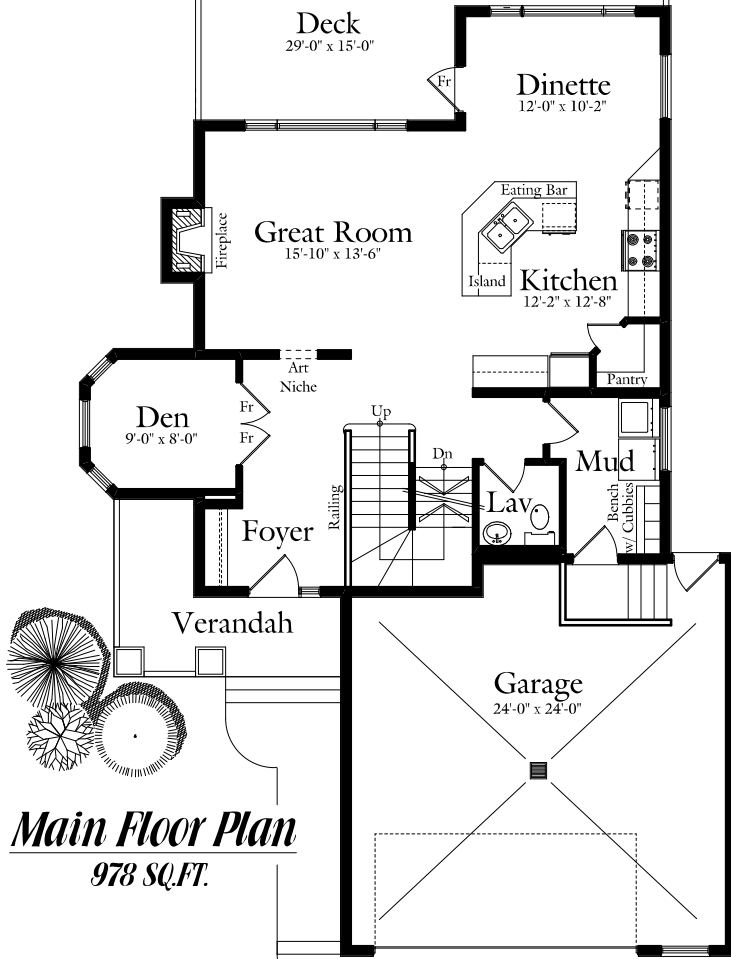

The Teslin

Main Floor Plan
978 SQ.FT.

Second Floor Plan
1075 SQ.FT.

Total: 2053 SQ.FT.