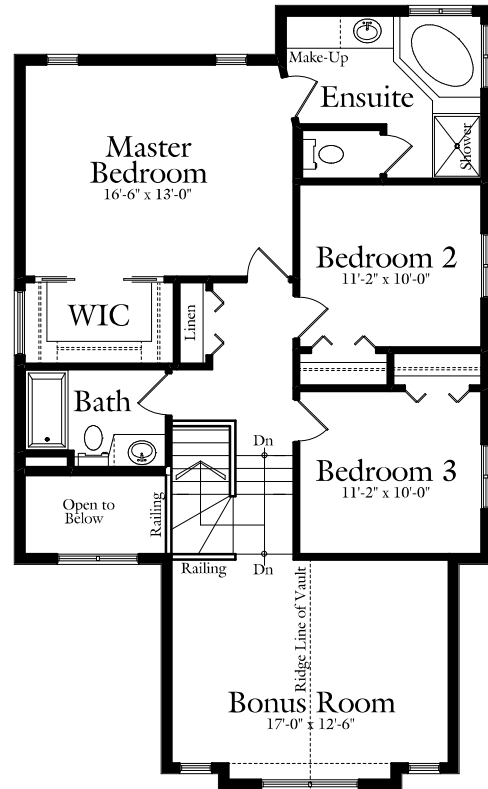

The Teslin

Main Floor Plan
978 SQ.FT.

Second Floor Plan
1075 SQ.FT.

Total: 2053 SQ.FT.