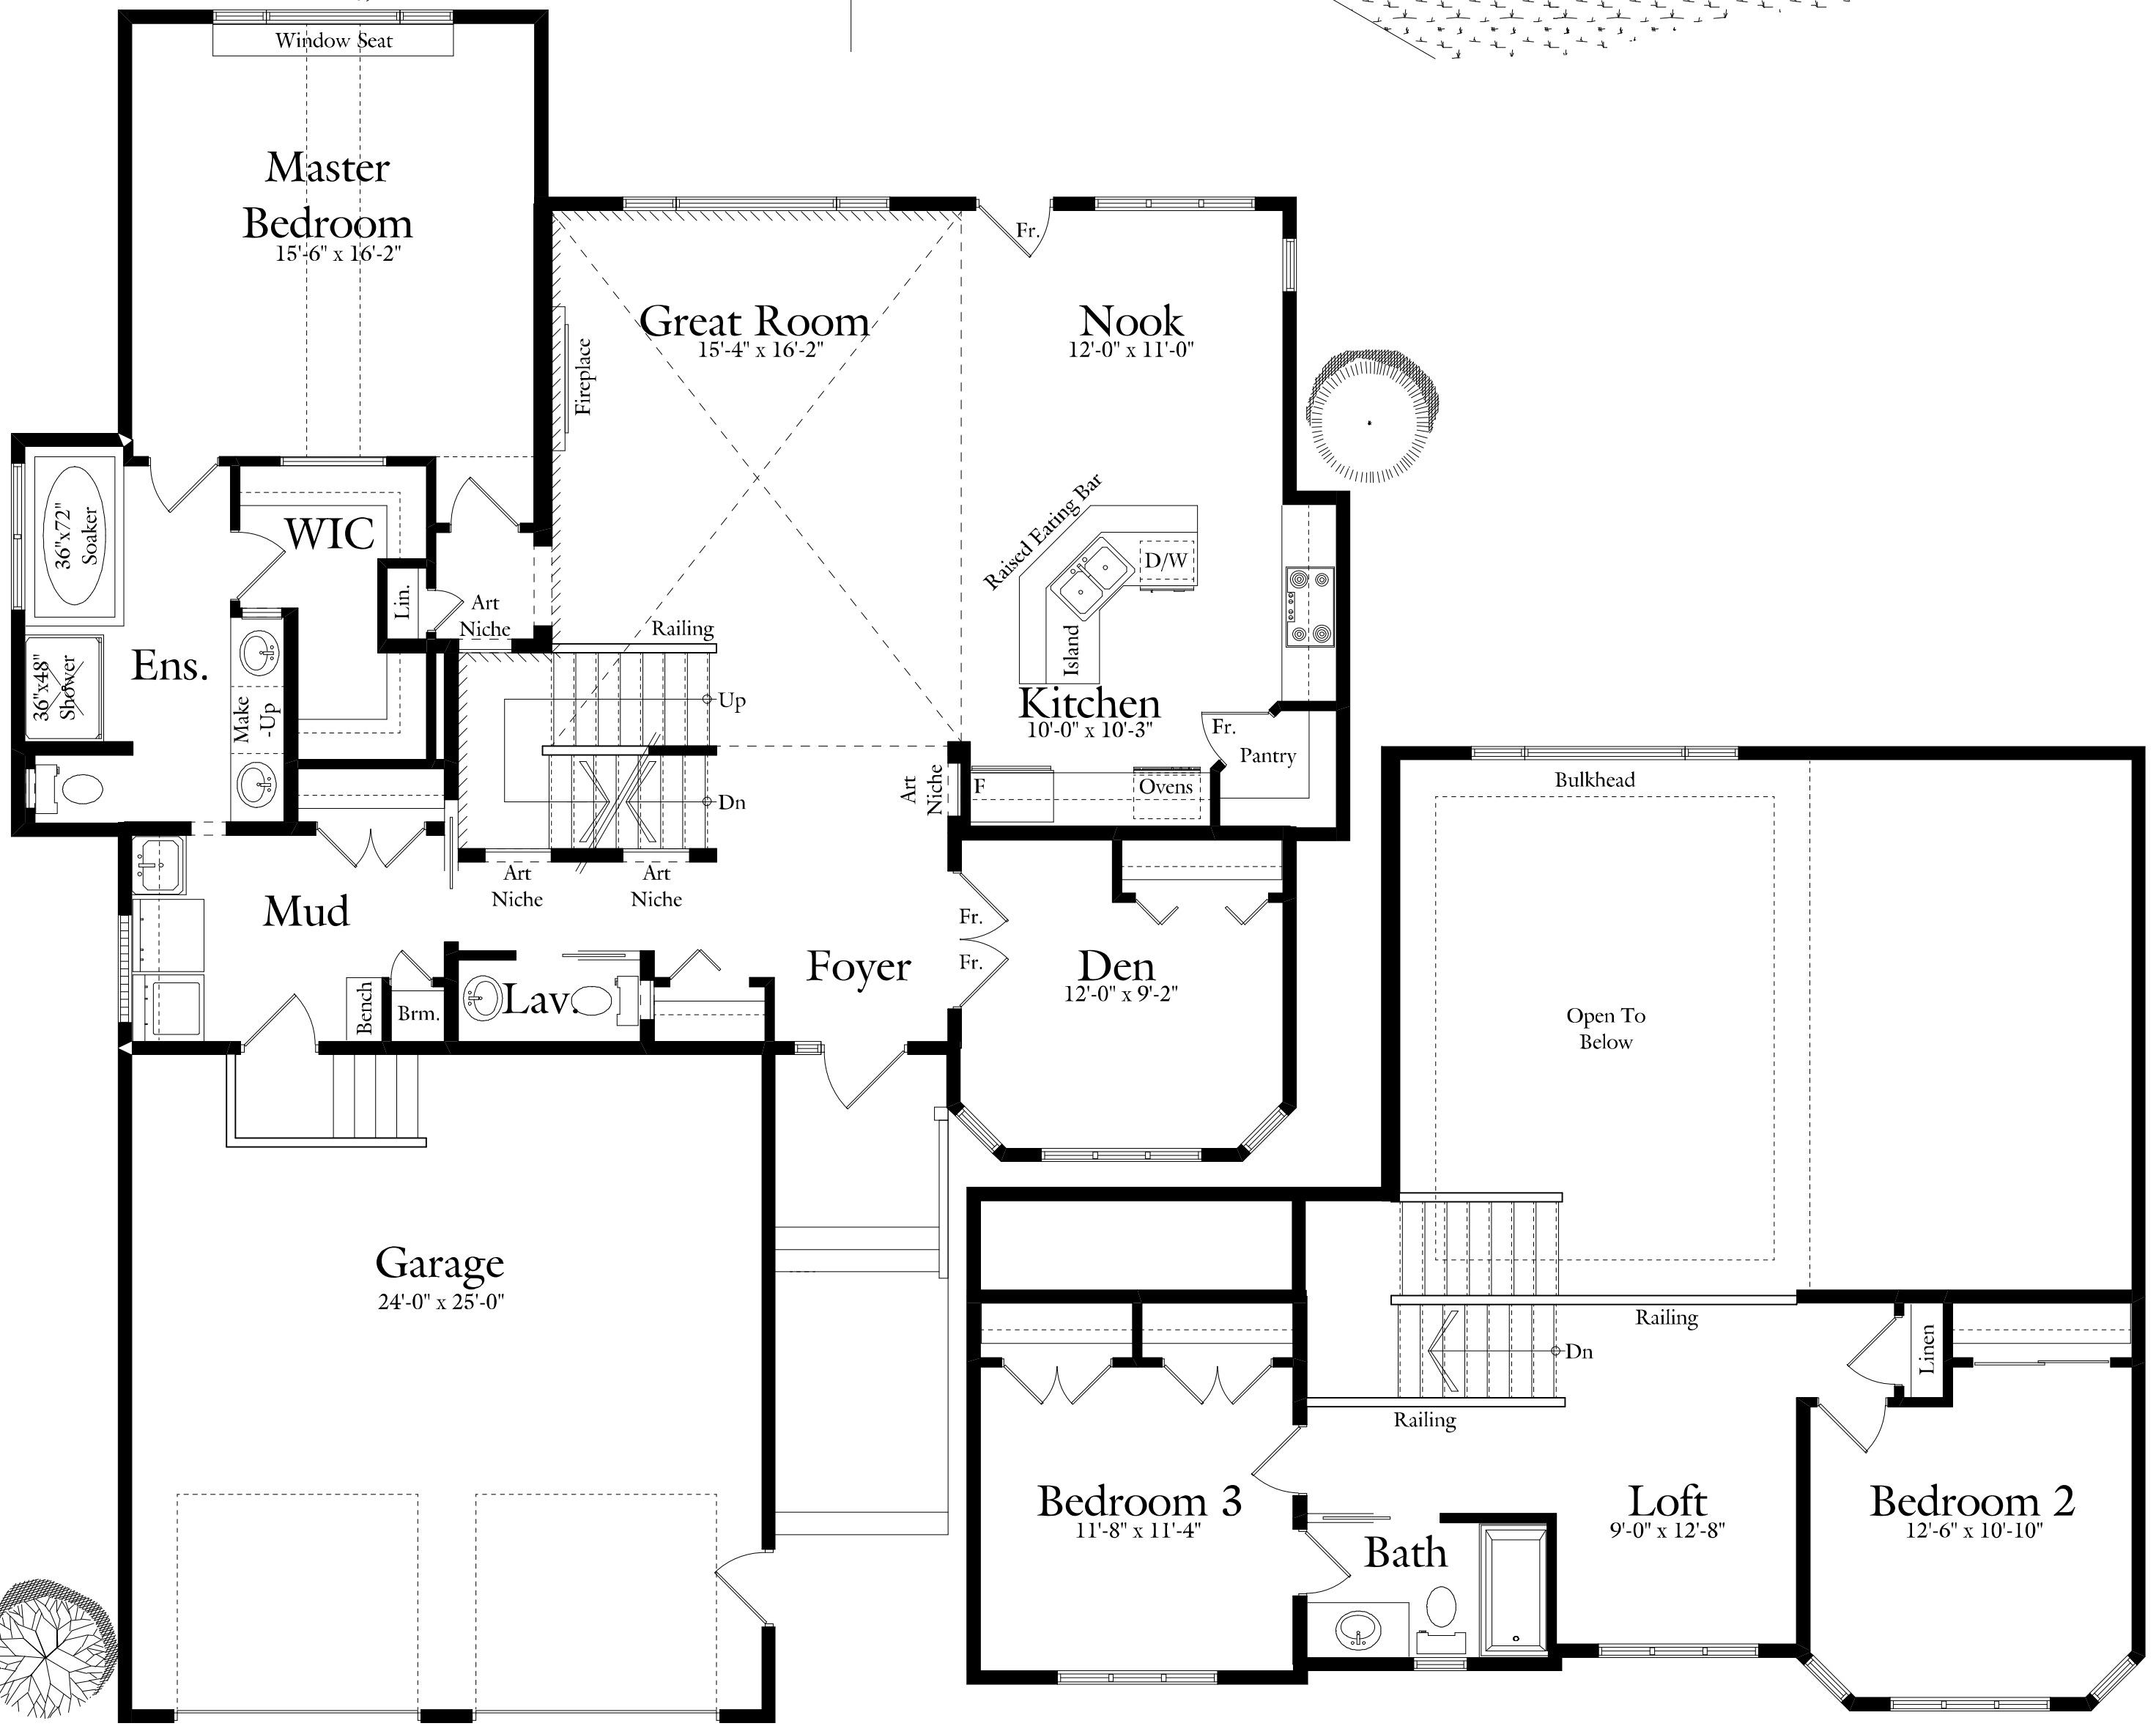

The Thelon

Main Floor Plan
1654 SQ.FT.

Second Floor Plan
600 SQ.FT.

Total: 2254 SQ.FT.