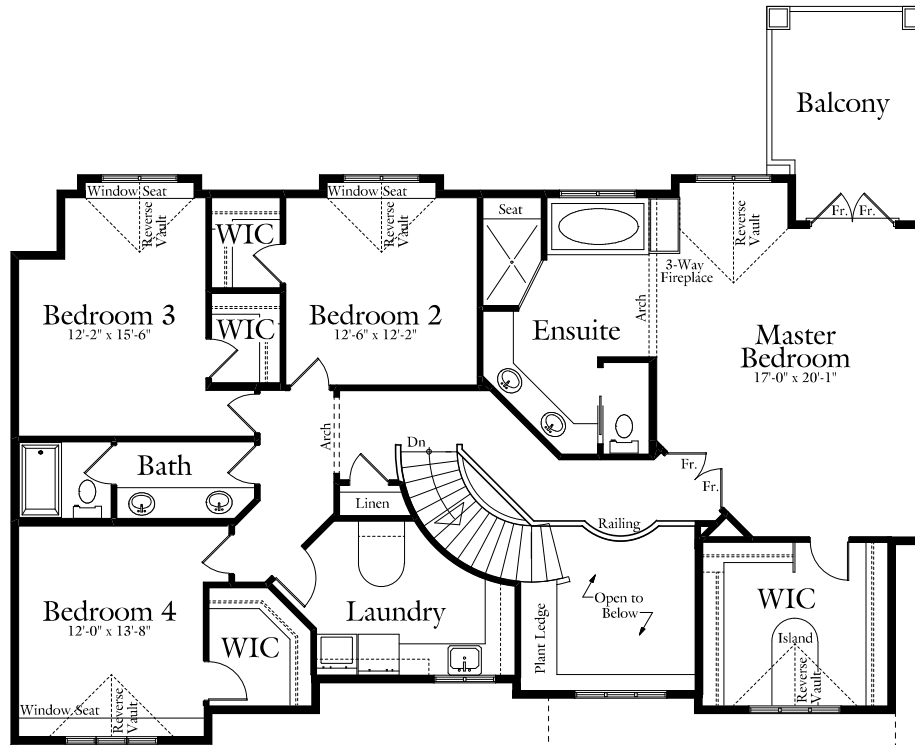

# The Eagle

**Second Floor Plan**  
1816 SQ.FT.

Line of Garage Walls Below